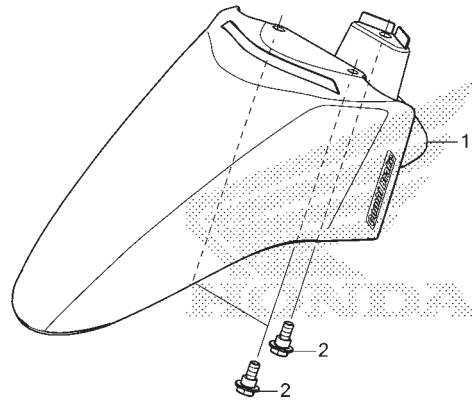

F-11

FRONT FENDER

FR.

K0J8F1100

No. Ref.	L.O.N.	(Nomor ref. relatif) Deskripsi	F.R.T.
1	4131B7	FENDER, FRONT.....	0,1

No. Ref.	No. Part	Deskripsi	Jumlah		No. Seri	Kode Parts Catalog
			GENIO (ACJ110) CBS(CBF) 2019(L)	CBS ISS(CBT) 2019(L)		
1	61100-KOJ-NOOFMB	FENDER, FR.(NO STRIPE)	1	1	-----	IN
	NH1	..... BLACK	1	1	-----	IN
	61100-KOJ-NOORSW	*NH196* ..... ROSS WHITE	1	1	-----	IN
	61100-KOJ-NOOVRD	*R383* ..... VALIANT RED	1	-	-----	IN
	61100-KOJ-NOOPBL	*NHC20M* PLATINUM BLACK METALLIC	1	-	-----	IN
	61100-KOJ-NOOHSM	*NHC21M* HURRICANE SILVER METALLIC	1	-	-----	IN
	61100-KOJ-NOOMGB	*NH436M* MAT GUNPOWDER BLACK METALLIC	-	1	-----	2IN
	61100-KOJ-NOOVWH	*NHC22* ..... VINTAGE WHITE	-	1	-----	IN
	61000-KOJ-NOOZG	FENDER SET, FR.(WITH STRIPE)	1	1	-----	IN
	NH196	..... ROSS WHITE	1	1	-----	IN
	61000-KOJ-NOOZH	*NH1* ..... BLACK	1	1	-----	IN
	61000-KOJ-NOOZD	*NHC21M* HURRICANE SILVER METALLIC	1	-	-----	IN
	61000-KOJ-NOOZE	*NHC20M* PLATINUM BLACK METALLIC	1	-	-----	IN
	61000-KOJ-NOOZF	*R383* ..... VALIANT RED	1	-	-----	IN
	61000-KOJ-NOOZA	*NH436M* MAT GUNPOWDER BLACK METALLIC	-	1	-----	2IN
	61000-KOJ-NOOZC	*NHC22* ..... VINTAGE WHITE	-	1	-----	IN
2	90107-KVB-900	BOLT, SPECIAL, 6MM	3	3	-----	IN