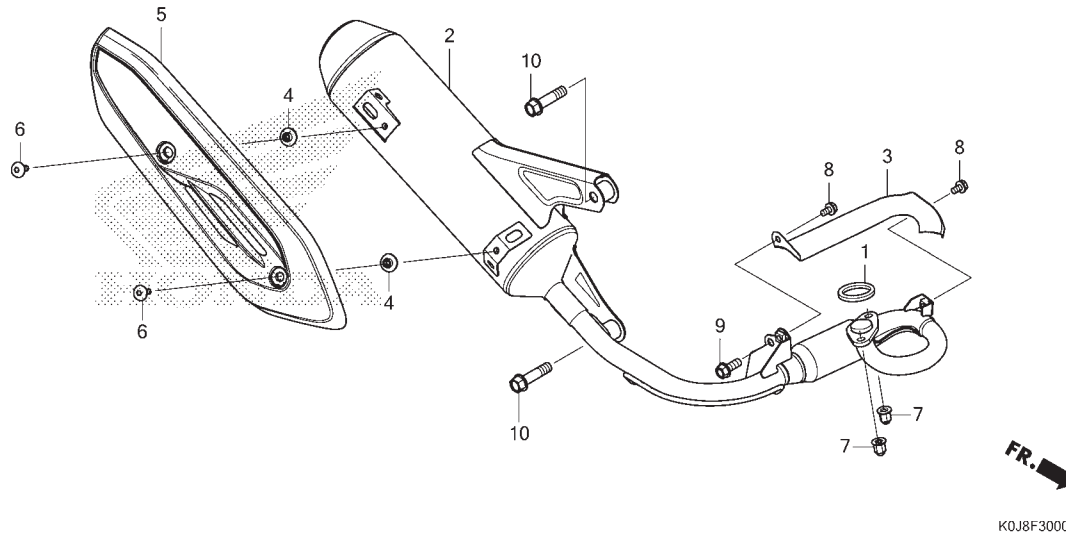

F-30

EXHAUST MUFFLER

No. Ref.	L.O.N.	(Nomor ref. relatif) Deskripsi	F.R.T.
1	3131B4	GASKET, EXHAUST PIPE.....	0,2
2	313120	MUFFLER.....	0,2
3	4101L6	GUARD, HEAT.....	0,1
5	313121	PROTECTOR, MUFFLER.....	0,1

K0J8F3000

No. Ref.	No. Part	Deskripsi	Jumlah		No. Seri	Kode Parts Catalog
			GENIO (ACJ110) CBS(CBF) 2019(L)	CBS ISS(CBT) 2019(L)		
1	18291-KVB-900	GASKET, EX. PIPE	1	1		
2	18300-K0J-N00	MUFFLER COMP., EX.	1	1		
3	18301-K0J-N00	GUARD, HEAT	1	1		
4	18316-K50-T00	COLLAR, MUFFLER PROTECTOR ...	2	2		
5	18318-K0J-N00	PROTECTOR, MUFFLER	1	1		
6	90107-K26-900	BOLT, SPECIAL, 6X16	2	2		
7	90304-MJ0-920	NUT, CAP, 7MM	2	2		
8	95701-06010-02	BOLT, FLANGE, 6X10	2	2		
9	95701-08020-02	BOLT, FLANGE, 8X20	1	1		
10	95701-10040-07	BOLT, FLANGE, 10X40	2	2