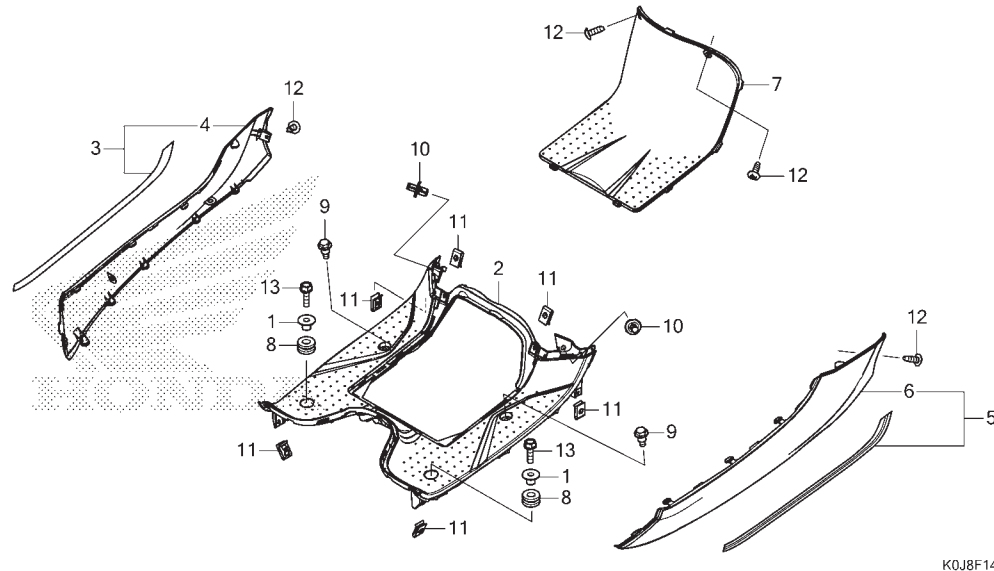

F-14

FLOOR STEP

No. Ref.	L.O.N.	(Nomor ref. relatif) Deskripsi	F.R.T.
2	4131D2	STEP, FLOOR.....	0,9
3		(4)	
	4131J6	COVER, FLOOR SIDE :RIGHT.....	0,1
5		(6)	
	4131J5	COVER, FLOOR SIDE :LEFT.....	0,1
	4131X0	COVER, FLOOR SIDE :KEDUA-DUANYA	0,2
7	6101A1	COVER, BATTERY.....	0,1

K0J8F1400

No. Ref.	No. Part	Deskripsi	Jumlah		No. Seri	Kode Parts Catalog
			GENIO (ACJ110)	CBS (CBF) CBS ISS (CBT) 2019(L) 2019(L)		
1	17232-KYJ-900	COLLAR, AIR CLEANER MOUNTING	2	2		
2	64310-K0J-N00ZB	STEP, FLOOR				
		NH1 ..... BLACK	1	1		
	64310-K0J-N00ZA	*YR286R* ... CASTAGNA BROWN R	-	1	-----	IN
3	64420-K0J-N20ZA	COVER SET, R. UNDER SIDE				
		NH436M				
		MAT GUNPOWDER BLACK METALLIC	-	1	-----	2IN
4	64421-K0J-N00ZB	COVER, R. UNDER SIDE				
		R383 ..... VALIANT RED	1	1	-----	IN
	64421-K0J-N00ZG	*NHC20M*				
		PLATINUM BLACK METALLIC	1	1	-----	IN
	64421-K0J-N00ZD	*NH196* ..... ROSS WHITE	1	-		
	64421-K0J-N00ZE	*NH1* ..... BLACK	1	-		
	64421-K0J-N00ZF	*NHC21M*				
		HURRICANE SILVER METALLIC	1	-		
	64421-K0J-N00ZA	*YR363M*MOHAWK BROWN METALLIC	-	1	-----	IN
	64421-K0J-N00ZH	*B234M* ARCADE BLUE METALLIC	-	1	-----	IN
	64421-K0J-N00ZC	*NH436M*				
		MAT GUNPOWDER BLACK METALLIC	-	1	-----	2IN
5	64430-K0J-N20ZA	COVER SET, L. UNDER SIDE				
		NH436M				
		MAT GUNPOWDER BLACK METALLIC	-	1	-----	2IN
6	64431-K0J-N00ZB	COVER, L. UNDER SIDE				
		R383 ..... VALIANT RED	1	1	-----	IN
	64431-K0J-N00ZG	*NHC20M*				
		PLATINUM BLACK METALLIC	1	1	-----	IN
	64431-K0J-N00ZD	*NH196* ..... ROSS WHITE	1	-		
	64431-K0J-N00ZE	*NH1* ..... BLACK	1	-