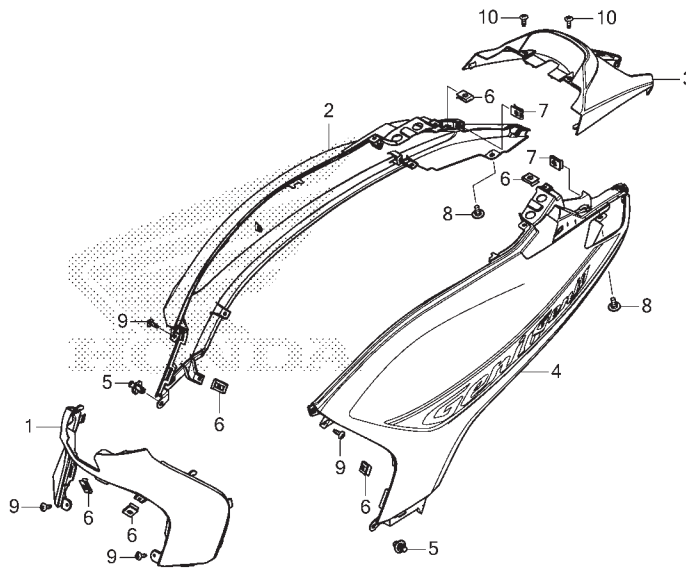

F-15

BODY COVER

K0J8F1500

No. Ref.	L.O.N.	(Nomor ref. relatif) Deskripsi	F.R.T.
1	4131R6	COVER, BODY :CENTER.....	0,2
2	4131J0	COVER, BODY :RIGHT.....	0,6
3	4131J8	COVER, REAR CENTER.....	0,1
4	4131H9	COVER, BODY :LEFT.....	0,6
	4131J1	COVER, BODY :KEDUA-DUANYA.....	0,7

3

No. Ref.	No. Part	Deskripsi	Jumlah		No. Seri	Kode Parts Catalog
			GENIO (ACJ110) CBS(CBF) CBS ISS(CBT) 2019(L) 2019(L)			
1	80151-K0J-N00ZB	COVER, CENTER				
		NH1 ..... BLACK	1	1		
		YR286R ... CASTAGNA BROWN R	-	1	-----	IN
2	83500-K0J-N00FMB	COVER, R. BODY(NO STRIPE)				
		NH1 ..... BLACK	1	1	-----	IN
		NH196 ..... ROSS WHITE	1	1	-----	IN
		R383 ..... VALIANT RED	1	-	-----	IN
		NHC20M				
		PLATINUM BLACK METALLIC	1	-	-----	IN
		NHC21M				
		HURRICANE SILVER METALLIC	1	-	-----	IN
		NH436M				
		MAT GUNPOWDER BLACK METALLIC	-	1	-----	2IN
		NHC22 ..... VINTAGE WHITE	-	1	-----	IN
		83450-K0J-N00ZA				
		COVER SET, R. BODY(WITH STRIPE)				
		NHC21M				
		HURRICANE SILVER METALLIC	1	-	-----	
		NHC20M				
		PLATINUM BLACK METALLIC	1	-	-----	
		R383 ..... VALIANT RED	1	-	-----	
		NH196 ..... ROSS WHITE	1	-	-----	
		NH1 ..... BLACK	1	-	-----	
		NH436M				
		MAT GUNPOWDER BLACK METALLIC	-	1	-----	2IN
		NH1 ..... BLACK(BROWN)	-	1	-----	IN
		NHC22 ..... VINTAGE WHITE	-	1	-----	IN
		NH196 ..... ROSS WHITE(BLUE)	-	1	-----	IN
		NH196 ..... ROSS WHITE(RED)	-	1	-----	IN
		NH1 ..... BLACK(RED)	-	1	-----	IN