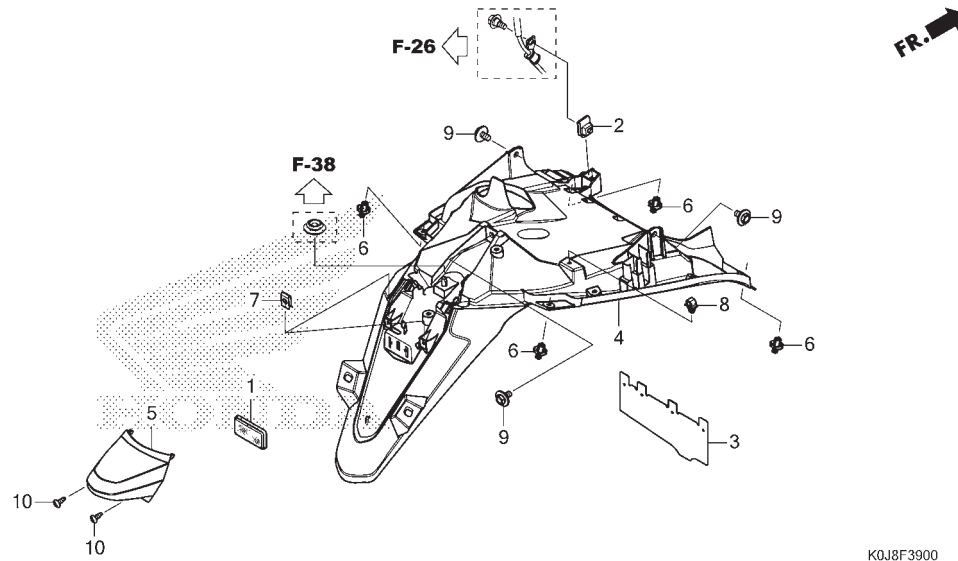

F-39

REAR FENDER

K0J8F3900

No. Ref.	L.O.N.	(Nomor ref. relatif) Deskripsi	F.R.T.
4	413102	FENDER, REAR.....	1,0
5	6161E3	BASE, LICENSE.....	0,1

3

No. Ref.	No. Part	Deskripsi	Jumlah		No. Seri	Kode Parts Catalog
			GENIO (ACJ110) CBS(CBF) 2019(L)	CBS ISS(CBT) 2019(L)		
1	33741-KAN-961	REFLECTOR, RR. REFLEX	1	1		
2	80102-K0J-N00	NUT, CLIP, 6MM	1	1		
3	80104-K0J-N00	GUARD, SPLASH	1	1		
4	80105-K0J-N00ZA	FENDER, RR. *NH1*	1	1		BLACK
5	80115-K0J-N00ZA	BASE, LICENSE LIGHT *NH1*	1	1		BLACK
6	90116-K0A-E11	RIVET, PUSH, 6MM	4	4		
7	90302-KWW-A00	NUT, SPRING, 4MM	2	2		
8	90660-ZA0-600	CLIP, ENGINE KILL SWITCH CORD	1	1		
9	93404-06012-00	BOLT-WASHER, 6X12	3	3		
10	93903-34380	SCREW, TAPPING, 4X12	2	2