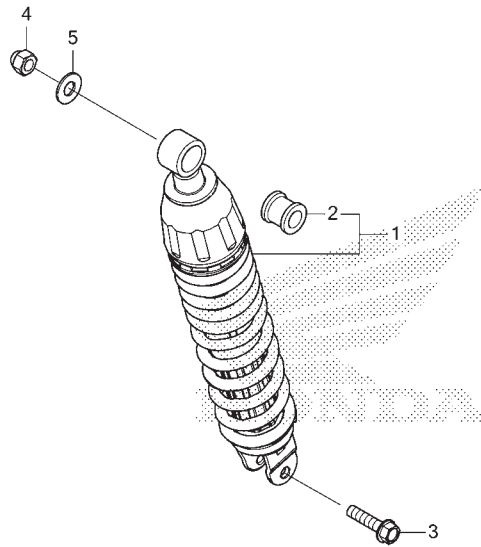

F-36

REAR CUSHION

K0J8F3600

No. Ref.	L.O.N.	(Nomor ref. relatif) Deskripsi	F.R.T.
1	512115	CUSHION ASSY., REAR.....	0,9

No. Ref.	No. Part	Deskripsi	Jumlah		No. Seri	Kode Parts Catalog
			GENIO (ACJ110) CBS(CBF) 2019(L)	CBS ISS(CBT) 2019(L)		
1	52400-K0J-305	CUSHION ASSY., RR.	1	1		
2	52485-KVY-901	BUSH, RUBBER	1	1		
3	90131-K01-900	BOLT, FLANGE, 8X32	1	1		
4	94021-10000-0S	NUT, CAP, 10MM	1	1		
5	94101-10000	WASHER, PLAIN, 10MM	1	1