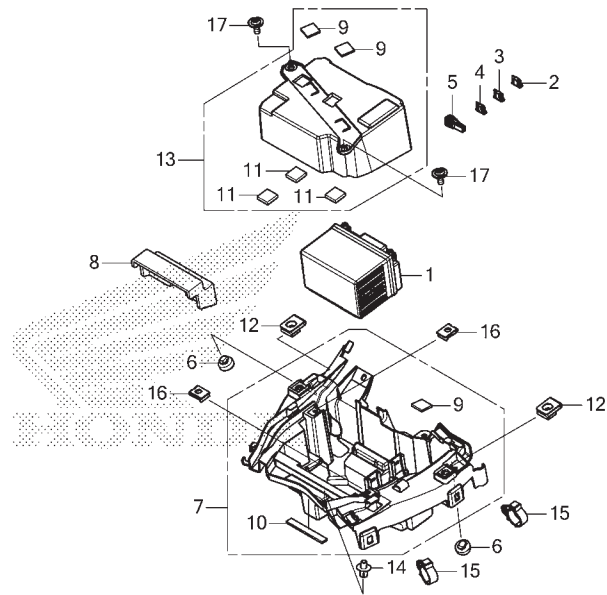

# BATTERY

K0J8F4000

No. Ref.	L.O.N.	(Nomor ref. relatif) Deskripsi	F.R.T.
1	610100	BATTERY.....	0,2
7	410185	BOX, BATTERY.....	1,4
13	6101A1	COVER, BATTERY.....	0,1

No. Ref.	No. Part	Deskripsi	Jumlah		No. Seri	Kode Parts Catalog
			GENIO (ACJ110) CBS(CBF) 2019(L)	CBS ISS(CBT) 2019(L)		
1	31500-KWW-A03	BATTERY (NTZ4V) .....	1	-		
	31500-KWW-A01	BATTERY (GTZ4V) (GS) .....	1	-		
	31500-KWW-A02	BATTERY (YTZ4V) (YU) .....	1	-		
	31500-KZR-601	BATTERY (YTZ6V) (YU) .....	-	1		
	31500-KZR-602	BATTERY (GTZ6V) (YU) .....	-	1		
2	38221-SNA-A41	FUSE, BLADE (10A) .....	1	1		
3	38221-SNA-A61	FUSE, BLADE (20A) .....	1	1		
4	38221-TZ3-A01	FUSE, BLADE (5A) .....	1	1		
5	38235-TAO-A01	PULLER, FUSE .....	1	1		
6	50352-K84-900	RUBBER, STOPPER .....	2	2		
7	64320-K0J-N00	BOX COMP., BATTERY .....	1	1		
8	64331-K0J-N00	SPACER, BATTERY .....	1	-		
9	64332-K0J-N00	CUSHION A, BATTERY .....	3	3		
10	64334-K0J-N00	CUSHION B, BATTERY .....	1	1		
11	64335-K0J-N00	CUSHION C, BATTERY .....	3	3		
12	80102-K0J-N00	NUT, CLIP, 6MM .....	2	2		
13	80120-K0J-N00	COVER COMP., BATTERY .....	1	1		
14	90116-K0A-E11	RIVET, PUSH, 6MM .....	1	1		
15	90652-K0J-N01	CLAMP B, CABLE .....	2	2		
16	90677-KAN-T00	NUT, CLIP, 5MM .....	2	2		
17	91509-GE2-760	SCREW, PAN, 5X11.5 .....	2	2		