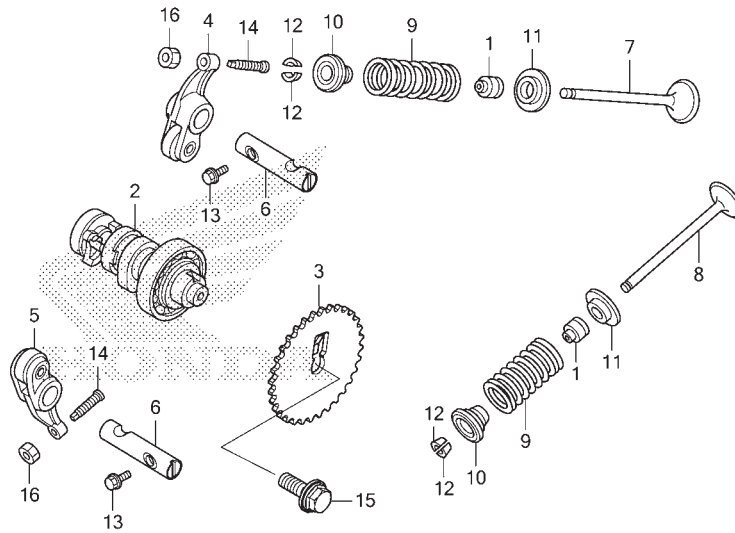

E-4

CAMSHAFT/VALVE

KQJ8E0400

No. Ref.	L.O.N.	(Nomor ref. relatif) Deskripsi	F.R.T.
+ 7		.TERMASUK: Skir klep	
8	1111N1	VALVE, EXHAUST(SATU)	3,2
		.TERMASUK: Penurunan dan pemasangan mesin	
	1111P0	VALVE :UNTUK 1 KENDARAAN	3,4
		.TERMASUK: Penurunan dan pemasangan mesin	
		.TERMASUK: Skir klep (1,10,11,12)	
9	1111P2	INTAKE VALVE SPRING DAN/ATAU STEM SEAL(SATU)	3,0
		.TERMASUK: Penurunan dan pemasangan mesin	
	1111P3	EXHAUST VALVE SPRING DAN/ATAU STEM SEAL(SATU)	3,0
		.TERMASUK: Penurunan dan pemasangan mesin	
	1111Q2	VALVE SPRING DAN/ATAU STEM SEAL :UNTUK 1 KENDARAAN	3,1
		.TERMASUK: Penurunan dan pemasangan mesin	

2

FR.