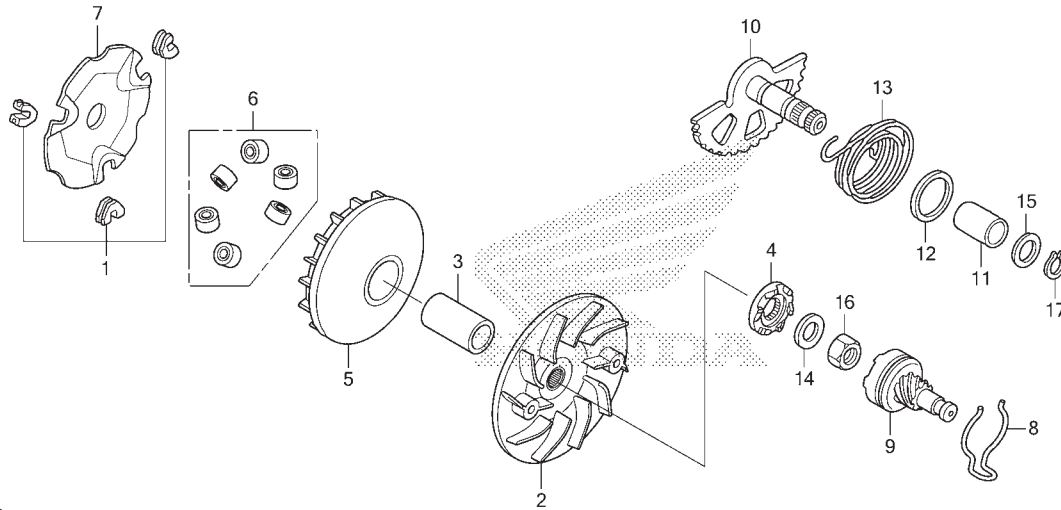

E-16

DRIVE FACE

No. Ref.	L.O.N.	(Nomor ref. relatif) Deskripsi	F.R.T.
2		(4)	
	2111A0	FACE, DRIVE	0,4
	2111A1	FACE, MOVABLE DRIVE	0,4
6		(1,7)	
	2111A4	ROLLER, WEIGHT	0,4
9		(8)	
	1121A9	GEAR, KICK STARTER DRIVEN	0,2
10		1121A2 SPINDLE, KICK STARTER	0,4
13		112103 SPRING, KICK STARTER RETURN	0,4

FR.

K0J8E1600

No. Ref.	No. Part	Deskripsi	Jumlah		No. Seri	Kode Parts Catalog
			GENIO (ACJ110)			
			CBS(CBF) 2019(L)	CBS ISS(CBT) 2019(L)		
1	22011-K0J-N00	PIECE SET, SLIDE	1	1		
2	22102-K0J-N00	FACE, DRIVE	1	1		
3	22105-K0J-N00	BOSS, DRIVE FACE	1	1		
4	22109-KZL-840	RATCHET, STARTER	1	1		
5	22110-K0J-N00	FACE COMP., MOVABLE DRIVE ..	1	1		
6	22123-K0J-N00	ROLLER SET, WEIGHT	1	1		
7	22131-K0J-N00	PLATE, RAMP	1	1		
8	28223-KZL-840	SPRING, KICK DRIVEN GEAR ...	1	1		
9	28230-K0J-N00	GEAR COMP., KICK DRIVEN(7T)	1	1		
10	28250-K0J-N00	SPINDLE COMP., KICK STARTER	1	1		
11	28253-KVB-900	BUSH, KICK SPINDLE	1	1		
12	28255-GS6-000	COLLAR, KICK BOSS	1	1		
13	28281-KZL-C00	SPRING, KICK RETURN	1	1		
14	90426-KZL-840	WASHER, SPECIAL, 14MM	1	1		
15	90439-443-740	WASHER, 16X22	1	1		
16	94030-14200	NUT, HEX., 14MM	1	1		
17	94511-16000	CIRCLIP, EXTERNAL, 16MM	1	1