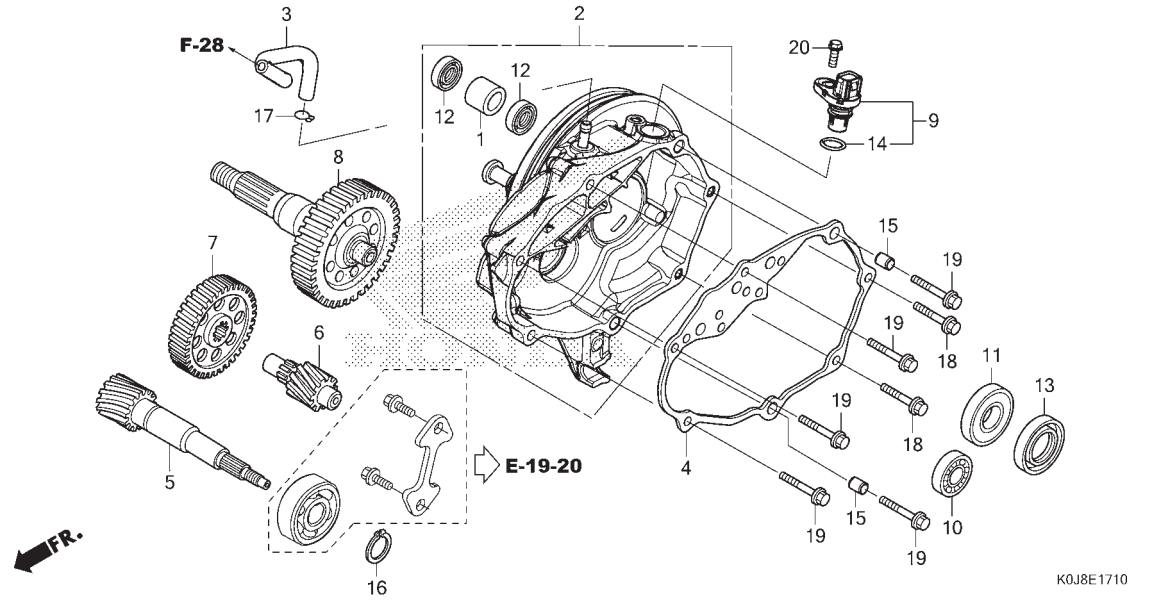

E-17-10

TRANSMISSION

No. Ref.	L.O.N.	(Nomor ref. relatif) Deskripsi	F.R.T.
2	2101A2	CASE, TRANSMISSION	1,3
4	2101A3	GASKET, TRANSMISSION CASE	1,0
5	2101E9	SHAFT, DRIVE	1,3
6	210142	COUNTERSHAFT, TRANSMISSION	1,0
7	2101A5	GEAR, COUNTER	1,0
8	210170	SHAFT, FINAL GEAR	1,0
9		(14)	
	617197	SENSOR, WHEEL SPEED :REAR	1,0
10	2101C8	BEARING, COUNTERSHAFT :RIGHT	1,2
	2101C9	BEARING, COUNTERSHAFT :KEDUA-DUANYA (13)	1,3
11	2101E6	BEARING, FINAL GEAR SHAFT:RIGHT	1,2
	2101J0	BEARING, FINAL GEAR SHAFT	
		:KEDUA-DUANYA	1,3

No. Ref.	No. Part	Deskripsi	Jumlah		No. Seri	Kode Parts Catalog
			GENIO (ACJ110) CBS(CBF) CBS ISS(CBT) 2019(L) 2019(L)			
1	11204-KGF-900	SLEEVE, RR. BRAKE CAM	1	1		
2	21200-K0J-N00	CASE COMP., TRANSMISSION ...	1	1		
3	21211-K0J-N00	TUBE, TRANSMISSION BREATHER	1	1		
4	21395-K0J-N01	GASKET, MISSION CASE	1	1		
5	23411-K0J-N00	DRIVESHAFT(18T)	1	1		
6	23421-K0J-N00	COUNTERSHAFT(12T)	1	1		
7	23422-K0J-N00	GEAR, COUNTER(51T)	1	1		
8	23430-K0J-N00	GEAR COMP., FINAL(45T)	1	1		
9	37700-K0J-N01	SENSOR ASSY., SPEED	1	1		
10	91006-K50-T01	BEARING, RADIAL BALL, 6201(SK)	1	1		
	91006-KZR-601	BEARING, RADIAL BALL, 6201(NT)	1	1		
11	91009-K50-T01	BEARING, RADIAL BALL,60/22 UU	1	1		
12	91201-434-003	OIL SEAL, 14X20X3.2	2	2		
13	91204-K50-T01	OIL SEAL, 29X44X7	1	1		
14	91303-K0J-N01	O-RING, 11.4X2.1	1	1		
15	94301-08100	DOWEL PIN, 8X10	2	2		
16	94510-20000	CIRCLIP, EXTERNAL, 20MM	1	1		
17	95002-50000	CLIP, TUBE(C9)	1	1		
18	95701-06028-00	BOLT, FLANGE, 6X28	2	2		
19	95701-06038-00	BOLT, FLANGE, 6X38	5	5		
20	96001-06016-00	BOLT, FLANGE, 6X16	1	1