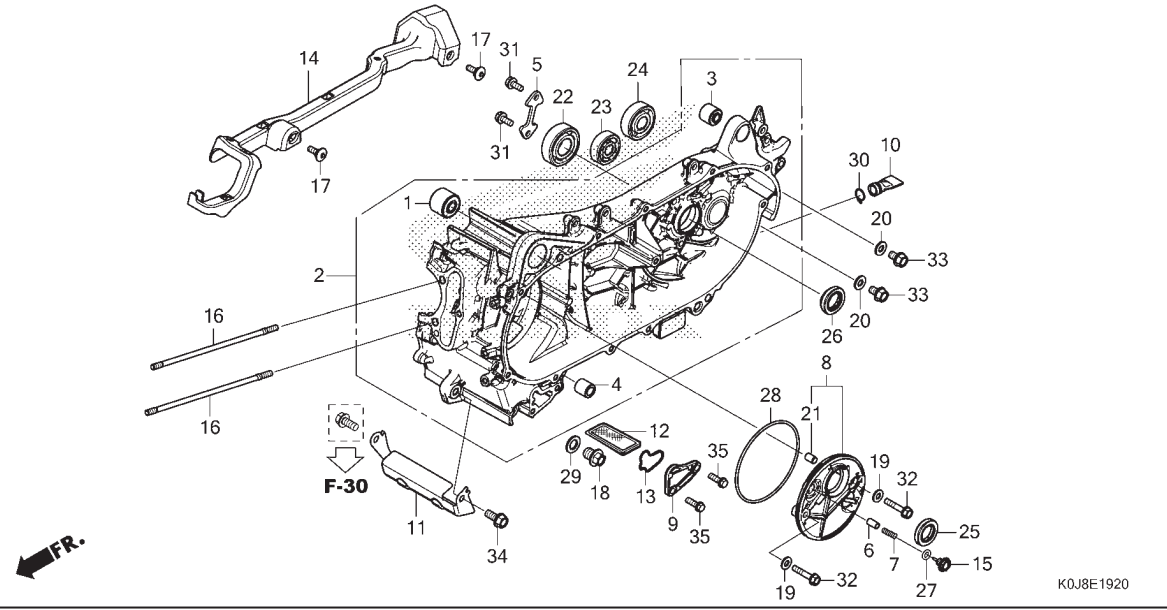

E-19-20

LEFT CRANKCASE

No. Ref.	L.O.N.	(Nomor ref. relatif) Deskripsi	F.R.T.
2	110115	CRANKCASE :LEFT	5,0
		.TERMASUK: Penurunan dan pemasangan mesin	
	1101A2	CRANKCASE :KEDUA-DUANYA	5,5
		.TERMASUK: Penurunan dan pemasangan mesin	
12	1131B5	SCREEN, OIL FILTER	0,2
22	2101F1	BEARING, DRIVESHAFT :RIGHT	1,3
	2101J1	BEARING, DRIVESHAFT :KEDUA-DUANYA	1,4
23	2101C7	BEARING, COUNTERSHAFT :LEFT	1,2
	2101C9	BEARING, COUNTERSHAFT :KEDUA-DUANYA	1,3
24	2101E5	BEARING, FINAL GEAR SHAFT:LEFT ..	1,2
	2101J0	BEARING, FINAL GEAR SHAFT :KEDUA-DUANYA	1,3
25	110131	OIL SEAL, CRANKSHAFT :LEFT	0,6
		.TERMASUK: Penurunan dan pemasangan mesin	
	1101H3	OIL SEAL, CRANKSHAFT :KEDUA-DUANYA	4,4
		.TERMASUK: Penurunan dan pemasangan mesin	
26	2101E7	OIL SEAL, DRIVESHAFT	1,3

No. Ref.	No. Part	Deskripsi	Jumlah		No. Seri	Kode Parts Catalog
			GENIO (ACJ110)			
			CBS(CBF) CBS ISS(CBT)			
			2019(L)	2019(L)		
1	11103-KOJ-N00	BUSH, ENGINE HANGER RUBBER .	1	1		
	11103-KOJ-N21	.....	1	1		
2	11200-KOJ-N00	CRANKCASE COMP., L.	1	1		
3	11203-K35-J00	BUSH, RR. CUSHION UNDER RUBBER	1	1		
	11203-KVB-901	BUSH, RR. CUSHION UNDER RUBBER (HO)	1	1		
4	11205-GBC-300	BUSH, MAIN STAND	1	1		
5	11208-KOJ-N00	PLATE, MISSION BEARING SETTING	1	1		
6	11215-KOJ-N00	PLUG, BEARING PUSH	1	1		
7	11216-KOJ-N00	SPRING, BEARING PUSH	1	1		
8	11320-KOJ-N00	SEPARATOR COMP., OIL	1	1		
9	11333-KOJ-N00	COVER, OIL SCREEN	1	1		
10	11343-KVG-900	TUBE, DRAIN	1	1		
11	11411-KOJ-N00	PLATE, ENGINE GUARD	1	1		
12	15421-KOJ-N00	SCREEN, OIL FILTER	1	1		
13	15422-KOJ-N00	GASKET, OIL SCREEN COVER ...	1	1		
14	32112-KOJ-N00	PROTECTOR, SPEED SENSOR	1	1		
15	90001-KOJ-N00	BOLT, SPECIAL, 8MM	1	1		
16	90031-KOJ-N00	BOLT, CYLINDER STUD(7X199.5)	2	2		
17	90101-K29-900	BOLT, SOCKET, 6X18	2	2		
18	90131-883-000	BOLT, DRAIN PLUG, 12X15	1	1		
19	90401-KOJ-N00	WASHER, SEALING, 6MM	2	2		
20	90474-333-000	WASHER, SEALING, 8MM	2	2