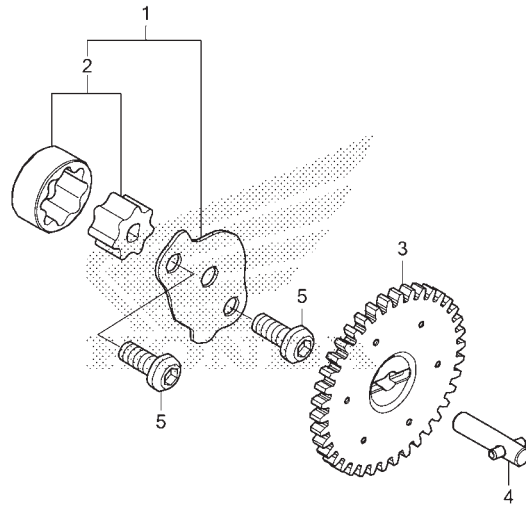

E-11

OIL PUMP

KQJ8E1100

No. Ref.	L.O.N.	(Nomor ref. relatif) Deskripsi	F.R.T.

1		(2)	
	113105	PUMP ASSY., OIL	0,6
3	1131C4	GEAR, OIL PUMP DRIVEN	0,5

No. Ref.	No. Part	Deskripsi	Jumlah		No. Seri	Kode Parts Catalog
			GENIO (ACJ110) CBS(CBF) 2019(L)	CBS ISS(CBT) 2019(L)		
1	15010-KOJ-N00	PUMP SET, OIL	1	1		
2	15021-KOJ-N00	ROTOR SET, OIL PUMP	1	1		
3	15133-KOJ-N00	GEAR, OIL PUMP DRIVEN(38T) .	1	1		
4	15135-KOJ-N00	SHAFT COMP., OIL PUMP	1	1		
5	90004-KOJ-N00	BOLT, SPECIAL, 6X14	2	2		

2