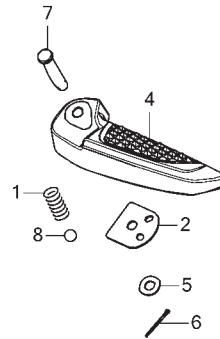

F-14-10

PILLION STEP

←FR.

K0J8F1410

No. Ref.	L.O.N.	(Nomor ref. relatif) Deskripsi	F.R.T.
3	4101C8	BAR, PILLION STEP :RIGHT.....	0,1
4	4101C7	BAR, PILLION STEP :LEFT.....	0,1
	4101P4	BAR, PILLION STEP :KEDUA-DUANYA	0,2

No. Ref.	No. Part	Deskripsi	Jumlah		No. Seri	Kode Parts Catalog
			GENIO (ACJ110) CBS(CBF) 2019(L)	CBS ISS(CBT) 2019(L)		
1	28333-300-000	SPRING, KICK STARTER STOPPER	2	2		
2	50718-K59-A70	PLATE, PILLION STEP CLICK ...	2	2		
3	50720-K0J-N00	ARM, R. PILLION STEP	1	1		
4	50730-K0J-N00	ARM, L. PILLION STEP	1	1		
5	94101-06000	WASHER, PLAIN, 6MM	2	2		
6	94201-16150	PIN, SPLIT, 1.6X15	2	2		
7	95015-81000	PIN A, PILLION STEP	2	2		
8	96211-08000	BALL, STEEL, #8(1/4)	2	2