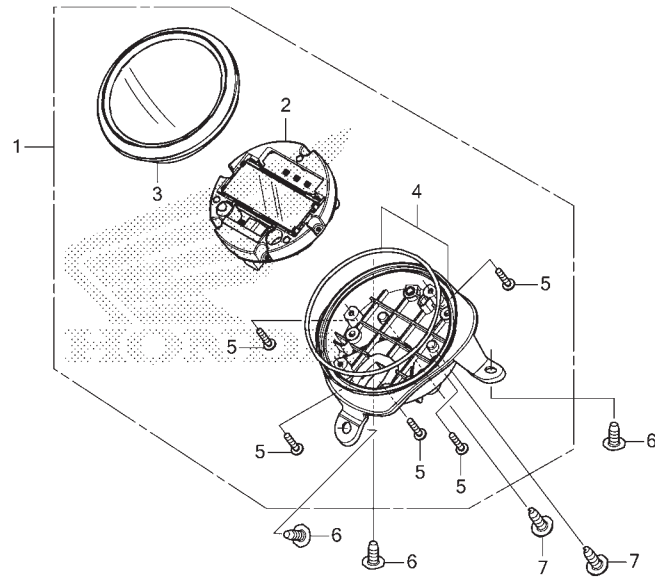

F-2

METER

K0J8F0200

No. Ref.	L.O.N.	(Nomor ref. relatif) Deskripsi	F.R.T.
1	8121A1	METER ASSY., COMBINATION.....	0,5
2	8121A2	METER, COMBINATION.....	0,5
3	8121B7	LENS, METER.....	0,4
4	8121B3	CASE, METER.....	0,4

3

No. Ref.	No. Part	Deskripsi	Jumlah		No. Seri	Kode Parts Catalog
			GENIO (ACJ110) CBS(CBF) 2019(L)	CBS ISS(CBT) 2019(L)		
1	37100-K0J-N01	METER ASSY., COMBINATION(KPH)	1	-		
	37100-K0J-N11	.....	-	1		
2	37210-K0J-N01	SPEEDOMETER COMP. (KPH)	1	-		
	37210-K0J-N11	.....	-	1		
3	37211-K0J-N01	CASE ASSY., UPPER	1	-		
	37211-K0J-N11	.....	-	1		
4	37212-K0J-N01	CASE ASSY., UNDER	1	1		
5	90314-KVS-F22	SCREW, TAPPING, 3X14	5	5		
6	93903-35280	SCREW, TAPPING, 5X12	3	3		
7	93903-35380	SCREW, TAPPING, 5X16	2	2