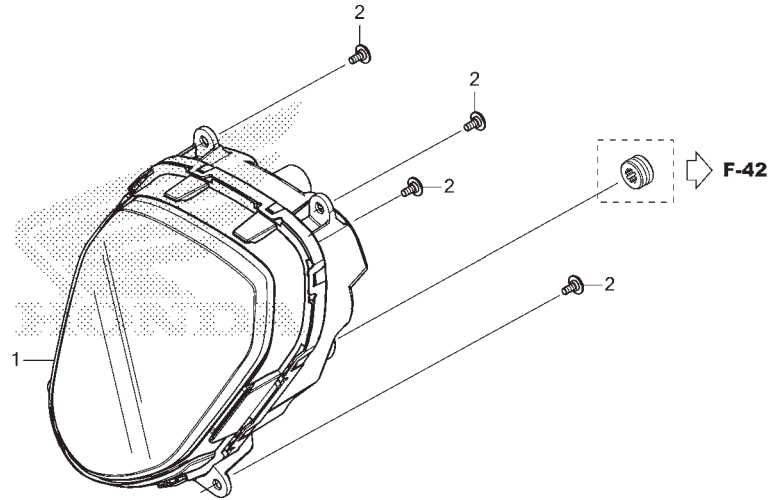

F-1

HEADLIGHT

KOJ8F0100

No. Ref.	L.O.N.	(Nomor ref. relatif) Deskripsi	F.R.T.

1	6161A7	HEADLIGHT UNIT.....	0,4

No. Ref.	No. Part	Deskripsi	Jumlah		No. Seri	Kode Parts Catalog
			GENIO (ACJ110) CBS(CBF) 2019(L)	CBS ISS(CBT) 2019(L)		
1	33100-KOJ-N01	HEADLIGHT ASSY.	1	1		
2	91509-GE2-760	SCREW, PAN, 5X11.5	4	4