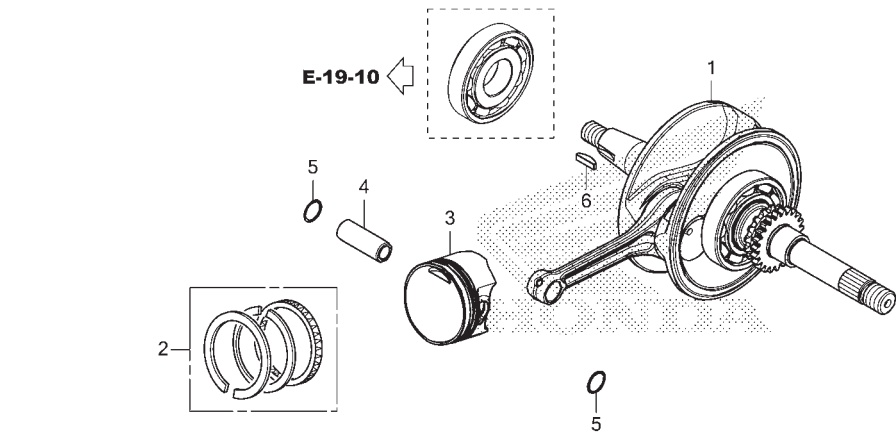

E-20

CRANKSHAFT/PISTON

No. Ref.	L.O.N.	(Nomor ref. relatif) Deskripsi	F.R.T.
1	1101B5	CRANKSHAFT ..... .TERMASUK: Penurunan dan pemasangan mesin	4,7
3	111103	PISTON RING DAN/ATAU PISTON(SATU) ..... .TERMASUK: Penurunan dan pemasangan mesin	3,2

No. Ref.	No. Part	Deskripsi	Jumlah		No. Seri	Kode Parts Catalog
			GENIO (ACJ110) CBS(CBF) 2019(L)	CBS ISS(CBT) 2019(L)		
1	13000-K0J-N00	CRANKSHAFT COMP.	1	1		
2	13011-K0J-N00	RING SET, PISTON(STD.) (RK) .	1	1		
	13012-K0J-N00	RING SET, PISTON(STD.) (TP) .	1	1		
	13021-K0J-N00	RING SET, PISTON(O.S. 0.25) (RK)	(1)	(1)		
	13022-K0J-N00	RING SET, PISTON(O.S. 0.25) (TP)	(1)	(1)		
	13031-K0J-N00	RING SET, PISTON(O.S. 0.50) (RK)	(1)	(1)		
	13032-K0J-N00	RING SET, PISTON(O.S. 0.50) (TP)	(1)	(1)		
	13041-K0J-N00	RING SET, PISTON(O.S. 0.75) (RK)	(1)	(1)		
	13042-K0J-N00	RING SET, PISTON(O.S. 0.75) (TP)	(1)	(1)		
	13051-K0J-N00	RING SET, PISTON(O.S. 1.00) (RK)	(1)	(1)		
	13052-K0J-N00	RING SET, PISTON(O.S. 1.00) (TP)	(1)	(1)		
3	13101-K0J-P00	PISTON(STD.)	1	1		
	13102-K0J-P00	PISTON(O.S. 0.25)	(1)	(1)		
	13103-K0J-P00	PISTON(O.S. 0.50)	(1)	(1)		
	13104-K0J-P00	PISTON(O.S. 0.75)	(1)	(1)		
	13105-K0J-P00	PISTON(O.S. 1.00)	(1)	(1)		
4	13111-K0J-N00	PIN, PISTON	1	1		
5	13115-K23-900	CLIP, PISTON PIN, 12MM	2	2		
6	90741-003-010	KEY, WOODRUFF, 4MM	1	1