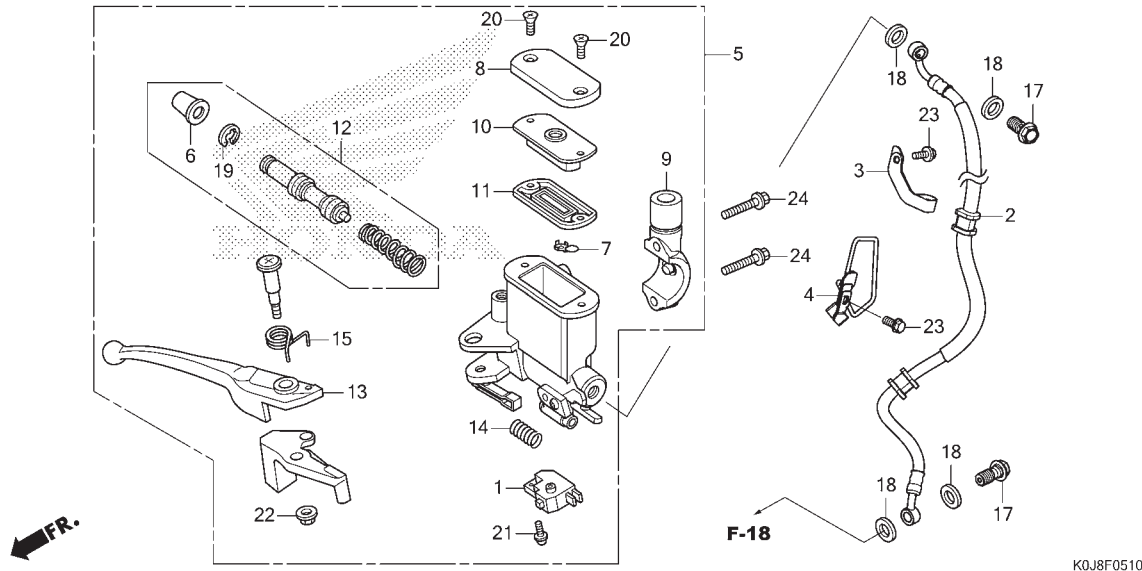

F-5-10

FRONT BRAKE MASTER CYLINDER

No. Ref.	L.O.N.	(Nomor ref. relatif) Deskripsi	F.R.T.
1	6151B2	SWITCH, FRONT STOP.....	0,4
	6151B6	SWITCH, STOP :KEDUA-DUANYA.....	1,0
2	7121A0	HOSE, FRONT BRAKE.....	0,6
		.TERMASUK: Pembuangan angin palsu	
5	712105	CYLINDER, FRONT BRAKE MASTER... .TERMASUK: Pembuangan angin palsu	0,9
11	7121G6	DIAPHRAGM, FRONT BRAKE MASTER CYLINDER.....	0,1
12	7121G9	PISTON SET, FRONT BRAKE MASTER .TERMASUK: Pembuangan angin palsu	0,9
13	8101C7	LEVER, HANDLE :RIGHT.....	0,1
	8101F5	LEVER, HANDLE :KEDUA-DUANYA....	0,2

No. Ref.	No. Part	Deskripsi	Jumlah GENIO (ACJ110) CBS(CBF) CBS ISS(CBT) 2019(L) 2019(L)		No. Seri	Kode Parts Catalog
1	35340-MA5-671	SWITCH ASSY., FR. STOP	1	1		
2	45126-K0J-N01	HOSE COMP., FR. BRAKE	1	1		
3	45156-K0J-N00	CLAMPER A, FR. BRAKE HOSE ...	1	1		
4	45157-KVB-T00	CLAMPER B, BRAKE HOSE	1	1		
5	45500-K0J-N01	CYLINDER ASSY., FR. MASTER ..	1	1		
6	45504-K59-A71	BOOT COMP.	1	1		
7	45512-K59-A71	PROTECTOR	1	1		
8	45513-K59-A71	CAP, MASTER CYLINDER	1	1		
9	45517-K81-N30	HOLDER, MIRROR	1	1		
10	45518-K59-A71	PLATE, DIAPHRAGM	1	1		
11	45520-K59-A71	DIAPHRAGM	1	1		
12	45530-K59-A71	CYLINDER SET, MASTER	1	1		
13	53175-K59-A71	LEVER, R. STEERING HANDLE ...	1	1		
14	53198-K59-A71	SPRING, DELAY	1	1		
15	53199-K59-A71	SPRING, LEVER	1	1		
17	90145-GAZ-981	BOLT, OIL, 10X22	2	2		
	90145-KPH-B30	BOLT, OIL, 10X22(NI)	2	2		
18	90545-300-000	WASHER, OIL BOLT	4	4		
19	90651-K59-A71	RING, STOP	1	1		
20	93600-04016-1G	SCREW, FLAT, 4X16	2	2		
21	93893-04012-17	SCREW-WASHER, 4X12	1	1		
22	94050-06070	NUT, FLANGE, 6MM	1	1		
23	96001-06012-00	BOLT, FLANGE, 6X12	2	2		
24	96001-06022-07	BOLT, FLANGE, 6X22	2	2