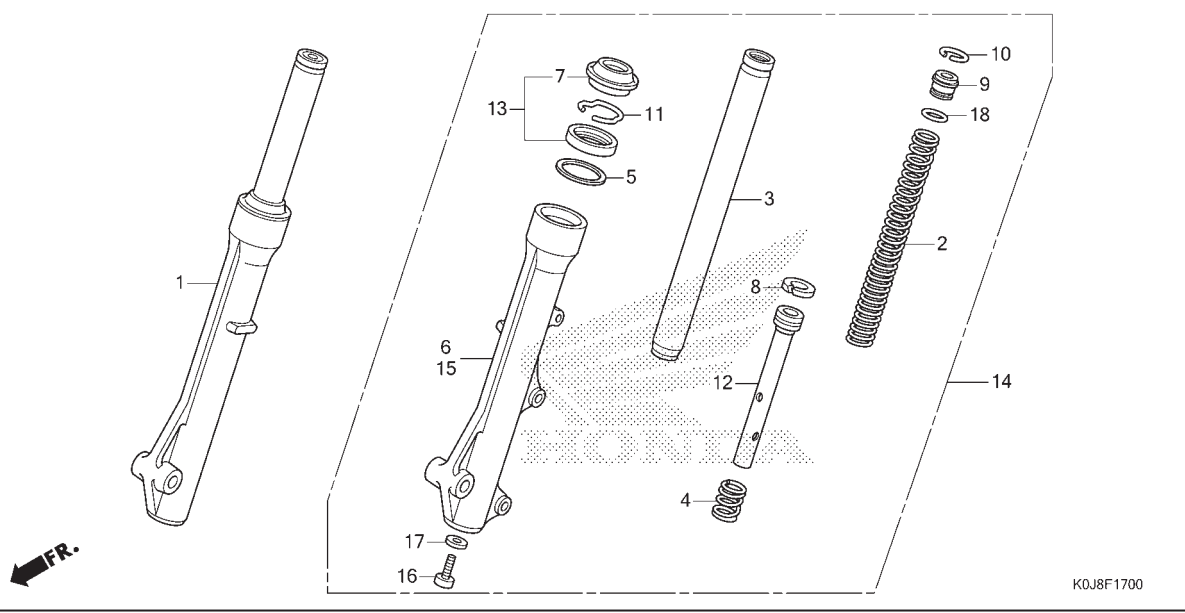

F-17

FRONT FORK

No. Ref.	L.O.N.	(Nomor ref. relatif) Deskripsi	F.R.T.
1	5111C3	FORK ASSY., FRONT :RIGHT.....	0,4
2	5111C5	SPRING, FRONT FORK :LEFT.....	0,6
	5111C6	SPRING, FRONT FORK :RIGHT.....	0,6
	5111C7	SPRING, FRONT FORK :KEDUA-DUANYA	0,9
3		(4,8,12)	
	5111G2	PIPE, FRONT FORK :LEFT.....	0,8
	5111G3	PIPE, FRONT FORK :RIGHT.....	0,8
	5111G4	PIPE, FRONT FORK :KEDUA-DUANYA	1,3
6	5111D2	CASE, BOTTOM :RIGHT.....	0,9
13	5111E7	SEAL SET, FRONT FORK :LEFT.....	0,9
	5111E8	SEAL SET, FRONT FORK :RIGHT....	0,9
	5111E9	SEAL SET, FRONT FORK :KEDUA-DUANYA.....	1,5
14	5111C2	FORK ASSY., FRONT :LEFT.....	0,4
	5111C4	FORK ASSY., FRONT :KEDUA-DUANYA	0,5
15	5111D1	CASE, BOTTOM :LEFT.....	0,9
	5111D3	CASE, BOTTOM :KEDUA-DUANYA.....	1,5

No. Ref.	No. Part	Deskripsi	Jumlah GENIO (ACJ110) CBS(CBF) CBS ISS(CBT) 2019(L) 2019(L)	No. Seri	Kode Parts Catalog

1	51400-K0J-305	FORK ASSY., R. FR.	1	1	
2	51401-K0J-N01	SPRING, FR. FORK	2	2	
3	51410-K0J-N01	PIPE COMP., FR. FORK	2	2	
4	51412-GN5-901	SPRING, REBOUND	2	2	
5	51412-KWB-601	RING, BACK UP	2	2	
6	51420-K0J-305	CASE COMP., R. FR. BOTTOM ...	1	1	
7	51425-GN5-901	SEAL, DUST	2	2	
8	51437-KWB-601	RING, PISTON	2	2	
9	51454-K58-TC1	SEAT B, SPRING	2	2	
10	51456-KPH-901	RING, STOPPER	2	2	
11	51466-065-901	RING, OIL SEAL STOPPER	2	2	
12	51470-K81-N01	PIPE, SEAT (SHOWA)	2	2	
13	51490-KGH-901	SEAL SET, FR. FORK	2	2	
14	51500-K0J-305	FORK ASSY., L. FR.	1	1	
15	51520-K0J-305	CASE COMP., L. FR. BOTTOM ...	1	1	
16	90116-KV3-701	BOLT, SOCKET, 8MM	2	2	
17	90544-283-000	WASHER, SPECIAL, 8MM	2	2	
18	91256-166-003	O-RING, 16.8X2.4	2	2	

3