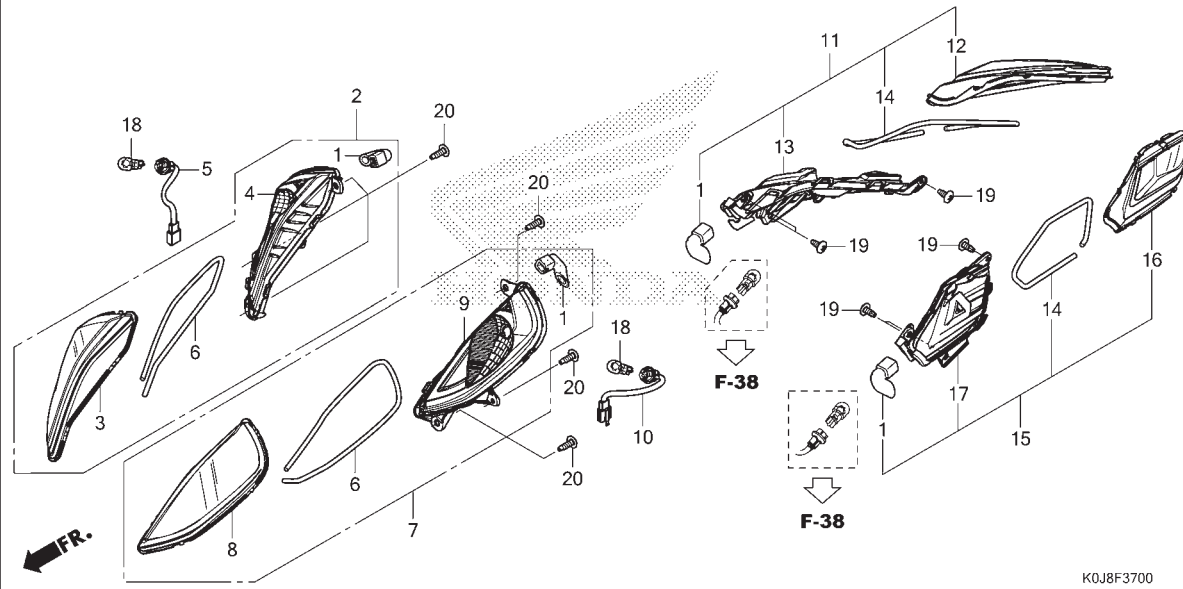

F-37

WINKER

No. Ref.	L.O.N.	(Nomor ref. relatif) Deskripsi	F.R.T.
2	6161C4	WINKER :RIGHT FRONT.....	0,3
4		(3,6)	
	6161D0	BASE, WINKER :RIGHT FRONT.....	0,3
5	6161B6	SOCKET, WINKER :RIGHT FRONT....	0,3
7	6161C3	WINKER :LEFT FRONT.....	0,3
	6161C5	WINKER :KEDUA-DUANYA FRONT.....	0,3
9		(6,8)	
	6161C9	BASE, WINKER :LEFT FRONT.....	0,3
	6161D1	BASE, WINKER :KEDUA-DUANYA FRONT	0,3
10	6161B5	SOCKET, WINKER :LEFT FRONT.....	0,3
	6161B7	SOCKET, WINKER :KEDUA-DUANYA FRONT	0,4
11	6161C7	WINKER :RIGHT REAR.....	0,6
13		(12,14)	
	6161D3	BASE, WINKER :RIGHT REAR.....	0,6
15	6161C6	WINKER :LEFT REAR.....	0,6
	6161C8	WINKER :KEDUA-DUANYA REAR.....	0,6
17		(14,16)	
	6161D2	BASE, WINKER :LEFT REAR.....	0,6
	6161D4	BASE, WINKER :KEDUA-DUANYA REAR	0,7
18	616133	BULB, WINKER :FRONT.....	0,2
		.CATATAN: Waktu sama untuk dua unit	
	6161G0	BULB, WINKER :UNTUK 1 KENDARAAN	0,8

3

No. Ref.	No. Part	Deskripsi	Jumlah		No. Seri	Kode Parts Catalog
			GENIO (ACJ110)			
			CBS(CBF) CBS ISS(CBT)			
			2019(L)	2019(L)		
1	33113-K20-901	PIPE, CP	4	4		
2	33402-K0J-N01	WINKER COMP., R. FR.	1	1		
3	33404-K0J-N01	LENS, R. FR. WINKER	1	1		
4	33405-K0J-N01	BASE, R. FR. WINKER	1	1		
5	33407-K0J-N01	SOCKET COMP., R. FR. WINKER .	1	1		
6	33435-K0J-N01	PACKING	2	2		
		(FOR FR.)				
7	33452-K0J-N01	WINKER COMP., L. FR.	1	1		
8	33454-K0J-N01	LENS, L. FR. WINKER	1	1		
9	33455-K0J-N01	BASE, L. FR. WINKER	1	1		
10	33457-K0J-N01	SOCKET COMP., L. FR. WINKER .	1	1		
11	33602-K0J-N01	WINKER COMP., R. RR.	1	1		
12	33604-K0J-N01	LENS, R. RR. WINKER	1	1		
13	33605-K0J-N01	BASE, R. RR. WINKER	1	1		
14	33635-K0J-N01	PACKING	2	2		
		(FOR RR.)				
15	33652-K0J-N01	WINKER COMP., L. RR.	1	1		
16	33654-K0J-N01	LENS, L. RR. WINKER	1	1		
17	33655-K0J-N01	BASE, L. RR. WINKER	1	1		
18	34905-KAN-W01	BULB, WINKER(12V 10W) (AMBER)	2	2		
		(FOR FR.)				
19	93903-35220	SCREW, TAPPING, 5X12	6	6		
20	93903-35320	SCREW, TAPPING, 5X16	6	6