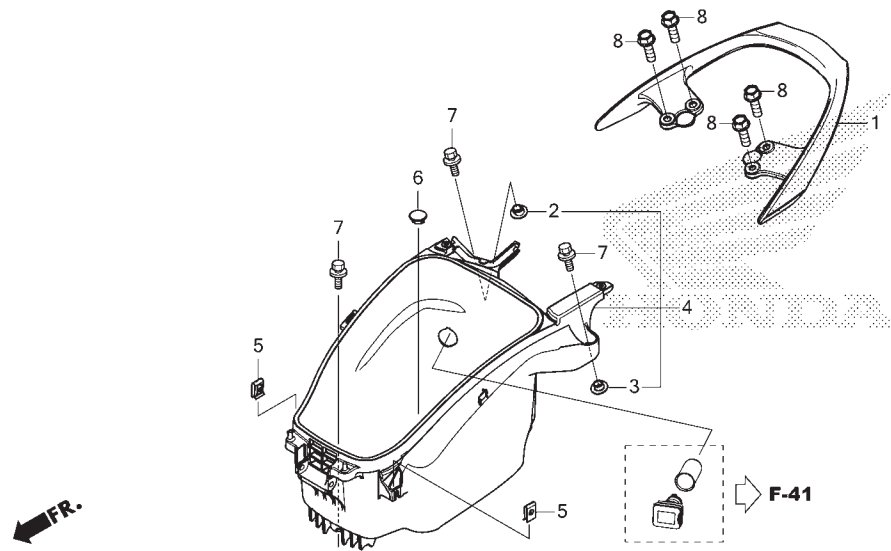

F-16

LUGGAGE BOX/GRAB RAIL

K0J8F1600

No. Ref.	L.O.N.	(Nomor ref. relatif) Deskripsi	F.R.T.
1	4131F6	RAIL, GRAB :REAR.....	0,1
4	412102	BOX, LUGGAGE.....	0,8

No. Ref.	No. Part	Deskripsi	Jumlah		No. Seri	Kode Parts Catalog
			GENIO (ACJ110) CBS(CBF) 2019(L)	CBS ISS(CBT) 2019(L)		

1	81200-K0J-N00ZA	RAIL, RR. GRAB *NH303M*				
		MAT AXIS GRAY METALLIC	1	1		
2	81201-K81-N00	COLLAR, LUGGAGE BOX(OVAL) ...	1	1		
3	81202-K81-N00	COLLAR, LUGGAGE BOX	1	1		
4	81250-K0J-N00	BOX, LUGGAGE	1	1		
5	90302-KWW-A00	NUT, SPRING, 4MM	2	2		
6	90656-GCC-000ZC	PLUG, HOLE *NH1*	1	1		BLACK
7	93404-06018-00	BOLT-WASHER, 6X18	3	3		
8	95701-08025-07	BOLT, FLANGE, 8X25	4	4