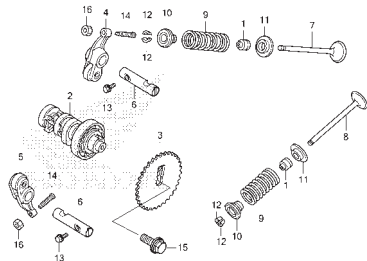

# KELOMPOK MESIN

**E-1 SHROUD/FAN COVER**

KJURE0100

**E-2 CYLINDER HEAD COVER**

KJURE0200

**E-3 CYLINDER HEAD**

KJURE0300

**E-4 CAMSHAFT/VALVE**