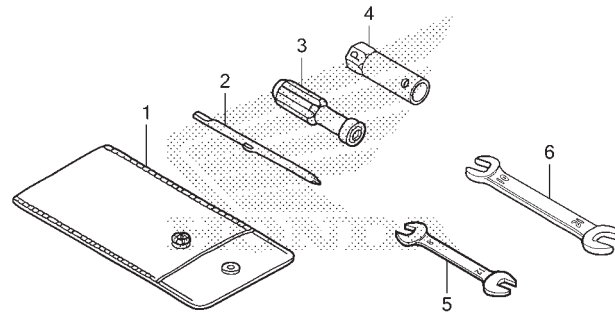

F-46

TOOL

No. Ref. L.O.N. (Nomor ref. relatif) Deskripsi F.R.T.

TIDAK ADA INFORMASI.....

K0J8F4600

No. Ref.	No. Part	Deskripsi	Jumlah		No. Seri	Kode Parts Catalog
			GENIO (ACJ110) CBS(CBF) 2019(L)	CBS ISS(CBT) 2019(L)		
1	83642-171-000	BAG, OWNERS MANUAL	1	1		
2	89102-538-000	DRIVER, SCREW(NO.2 + -)	1	1		
3	89103-538-000	GRIP	1	1		
4	89216-KVY-960	WRENCH, SPARK PLUG	1	1		
5	99001-08120	SPANNER, 8X12	(1)	(1)		
6	99001-10120	SPANNER, 10X12	(1)	(1)