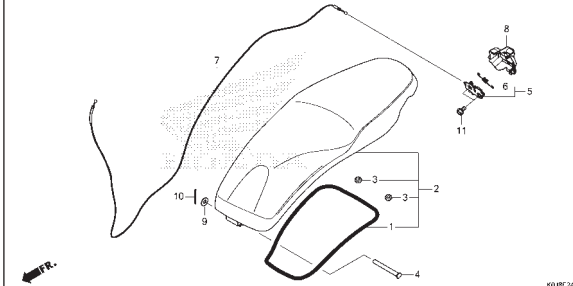

KELOMPOK RANGKA

F-14-10 PILLION STEP

F-16 LUGGAGE BOX/GRAB RAIL

F-20-40 FRONT WHEEL

F-22-30 REAR WHEEL

F-24 SEAT

F-26 FUEL TANK/FUEL PUMP