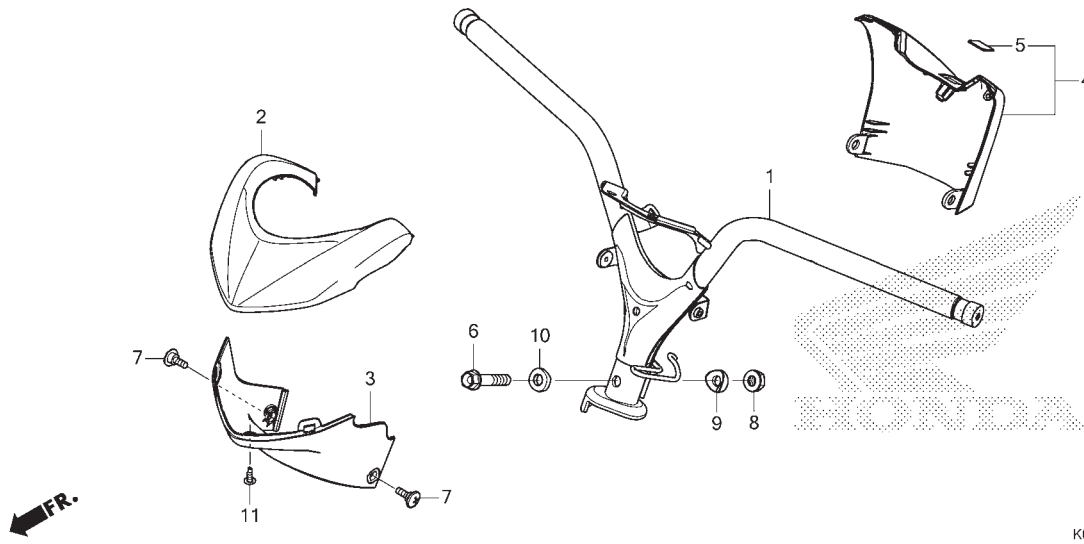

F-9

HANDLE PIPE/HANDLE COVER

KOJ8F0900

No. Ref.	L.O.N.	(Nomor ref. relatif) Deskripsi	F.R.T.
1	810100	PIPE, STEERING HANDLE.....	1,3
2	4131B5	COVER, HANDLE :FRONT.....	0,4
3	4131X2	COVER, HANDLE :LOWER.....	0,3
4	4131B6	COVER, HANDLE :REAR.....	0,3
	4131U1	COVER, HANDLE :KEDUA-DUANYA....	0,4

3

No. Ref.	No. Part	Deskripsi	Jumlah		No. Seri	Kode Parts Catalog
			GENIO (ACJ110)			
			CBS(CBF) CBS ISS(CBT)			
			2019(L) 2019(L)			
1	53100-KOJ-N00	PIPE COMP., HANDLE	1	1		
2	53205-KOJ-N00ZB	COVER, SPEEDOMETER FR.				
	R383	..... VALIANT RED	1	1	-----	IN
	53205-KOJ-N00ZG	*NHC20M*				
		PLATINUM BLACK METALLIC	1	1	-----	IN
	53205-KOJ-N00ZD	*NH196*	1	-	-----	
	53205-KOJ-N00ZE	*NH1*	1	-	-----	
	53205-KOJ-N00ZF	*NHC21M*				
		HURRICANE SILVER METALLIC	1	-	-----	
	53205-KOJ-N00ZC	*NH436M*				
		MAT GUNPOWDER BLACK METALLIC	-	1	-----	2IN
	53205-KOJ-N00ZA	*YR363M*MOHAWK BROWN METALLIC	-	1	-----	IN
	53205-KOJ-N00ZH	*B234M* ARCADE BLUE METALLIC	-	1	-----	IN
3	53207-KOJ-N00ZA	COVER, SPEEDOMETER LOWER				
	NH1	..... BLACK	1	1	-----	
4	53206-KOJ-N00FMB	COVER, SPEEDOMETER RR. (NO STRIPE)				
	NH1	..... BLACK	1	-	-----	IN
	53206-KOJ-N00VRD	*R383*	1	1	-----	IN
	53206-KOJ-N00PBL	*NHC20M*				
		PLATINUM BLACK METALLIC	1	1	-----	IN
	53206-KOJ-N00MGB	*NH436M*				
		MAT GUNPOWDER BLACK METALLIC	-	1	-----	2IN
	53206-KOJ-N00ARB	*B234M* ARCADE BLUE METALLIC	1	1	-----	IN
	53206-KOJ-N00MBM	*YR363M*MOHAWK BROWN METALLIC	-	1	-----	IN
	53250-KOJ-N00ZB	COVER SET, SPEEDOMETER RR.				
		(WITH STRIPE)				
	R383	..... VALIANT RED	1	1	-----	IN
	53250-KOJ-N00ZE	*NHC20M*				
		PLATINUM BLACK METALLIC	1	1	-----	IN
	53250-KOJ-N00ZF	*B234M* ARCADE BLUE METALLIC	1	1	-----	IN