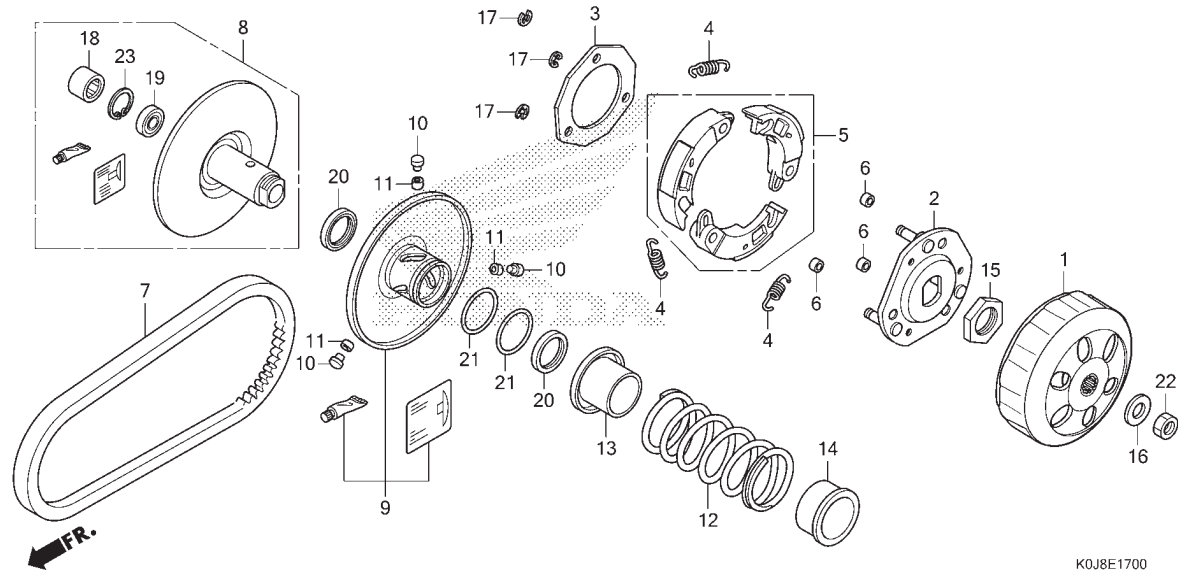

E-17

DRIVEN FACE

No. Ref.	No. Part	Deskripsi	Jumlah		No. Seri	Kode Parts Catalog
			GENIO (ACJ110) CBS(CBF) CBS ISS(CBT) 2019(L) 2019(L)			
19)	91004-GGC-G01	BEARING, RADIAL BALL, 6902U (FC)	1	1		
	91009-K93-T01	BEARING, RADIAL BALL, 6902U	1	1		
	91009-KVY-961	BEARING, RADIAL BALL, 6902U (NK)	1	1		
20	91211-K81-N01	SEAL, DRIVEN FACE, 34X41X4 (FC)	2	2		
21	91384-KVB-900	O-RING, 38.8X1.9	2	2		
22	94030-12200	NUT, HEX., 12MM	1	1		
23	94520-28000	CIRCLIP, INTERNAL, 28MM	1	1