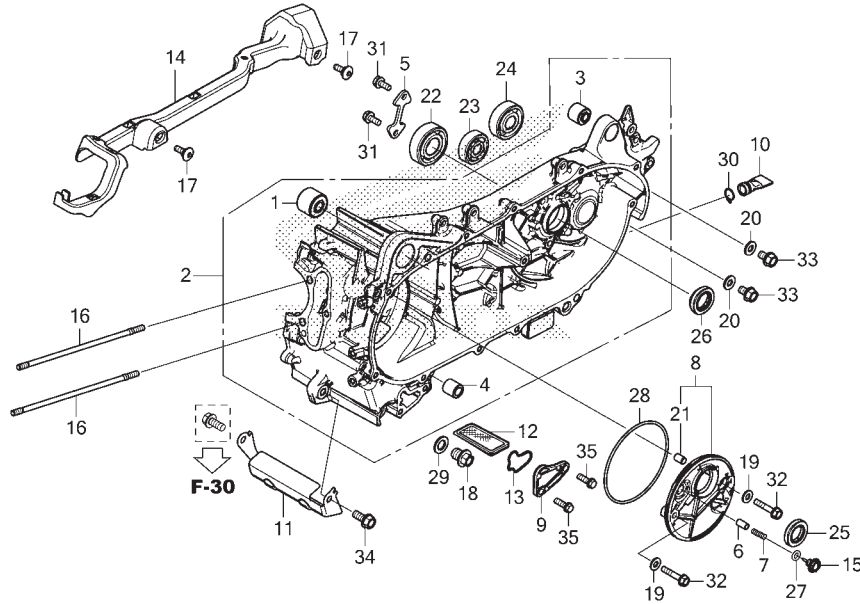

E-19-20

LEFT CRANKCASE

No. Ref.	No. Part	Deskripsi	Jumlah		No. Seri	Kode Parts Catalog
			GENIO (ACJ110) CBS(CBF) 2019(L)	CBS ISS(CBT) 2019(L)		
21	90702-KVR-C00	DOWEL PIN, SPECIAL, 8X12 ...	1	1		
22	91003-K50-T01	BEARING, RADIAL BALL, 6204 (SK)	1	1		
	91003-KZR-601	BEARING, RADIAL BALL, 6204 (NT)	1	1		
23	91005-K50-T01	BEARING, RADIAL BALL, 6301 (SK)	1	1		
	91005-KZR-601	BEARING, RADIAL BALL, 6301 (NT)	1	1		
24	91008-K50-T01	BEARING, RADIAL BALL, 6302 (SK)	1	1		
	91008-KZR-601	BEARING, RADIAL BALL, 6302 (NT)	1	1		
25	91202-K0J-N01	OIL SEAL, 19.5X31.5X6	1	1		
26	91203-K35-J01	OIL SEAL, 20X32X6	1	1		
27	91301-K0J-N00	O-RING, 6.8X2.0	1	1		
28	91307-K0J-N00	O-RING, 95X2.0	1	1		
29	94109-12000	WASHER, DRAIN PLUG, 12MM ...	1	1		
30	95002-80000	CLIP, TUBE(C12)	1	1		
31	95701-06016-00	BOLT, FLANGE, 6X16	2	2		
32	95701-06030-00	BOLT, FLANGE, 6X30	2	2		
33	95701-08012-00	BOLT, FLANGE, 8X12	2	2		
34	95701-08018-00	BOLT, FLANGE, 8X18	1	1		
35	96001-06018-00	BOLT, FLANGE, 6X18	2	2