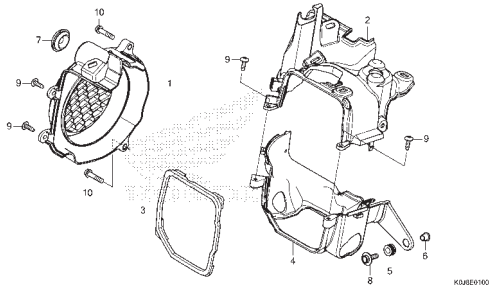

KELOMPOK MESIN

E-1 SHROUD/FAN COVER

KJURE0100

E-2 CYLINDER HEAD COVER