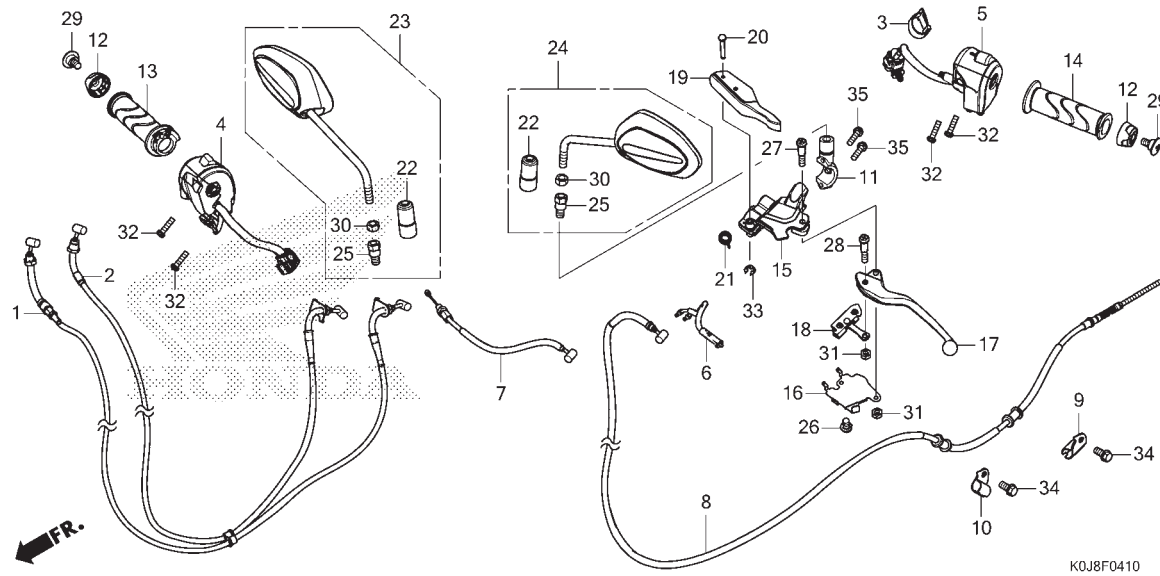

F-4-10

HANDLE LEVER/SWITCH/CABLE

K0J8F0410

No. Ref.	No. Part	Deskripsi	Jumlah		No. Seri	Kode Parts Catalog
			GENIO (ACJ110) CBS(CBF) 2019(L)	CBS ISS(CBT) 2019(L)		
26	90104-K81-N30	SCREW, PAN, 5X8	1	1		
27	90115-K81-N30	SCREW, HANDLE LEVER PIVOT ...	1	1		
28	90116-K81-N30	SCREW, HANDLE LEVER PIVOT ...	1	1		
29	90164-K66-V00	SCREW, SPECIAL, 6MM	2	2		
30	90301-KWW-640	NUT, HEX., 10MM (LEFT HAND THREAD)	2	2		
31	90302-KVB-T01	NUT, U, 5MM	2	2		
32	93892-05020-07	SCREW-WASHER, 5X20	4	4		
33	94540-03010	E-RING, 3MM	1	1		
34	96001-06012-00	BOLT, FLANGE, 6X12	2	2		
35	96001-06022-07	BOLT, FLANGE, 6X22	2	2