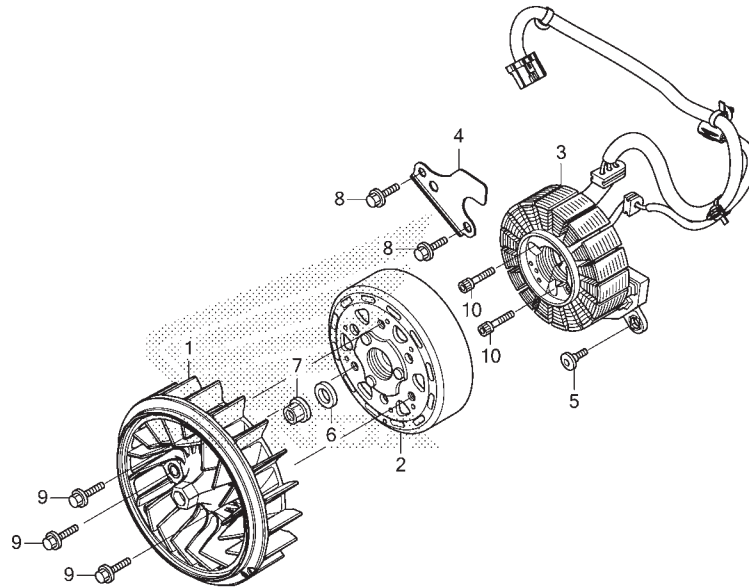

E-10

A.C.G. STARTER

No. Ref.	L.O.N.	(Nomor ref. relatif) Deskripsi	F.R.T.
1	1151A6	FAN, COOLING	0,2
2	613105	ROTOR ATAU FLYWHEEL	0,4
3	6131A3	STATOR	1,3

No. Ref.	No. Part	Deskripsi	Jumlah		No. Seri	Kode Parts Catalog
			GENIO (ACJ110) CBS(CBF) 2019(L)	CBS ISS(CBT) 2019(L)		
1	19510-KOJ-N00	FAN COMP., COOLING	1	1		
2	31210-KOJ-N01	FLYWHEEL COMP.	1	1		
3	31220-KOJ-N01	STATOR COMP.	1	1		
4	32961-KOJ-N00	CLAMPER, A.C. GENERATOR CORD	1	1		
5	90001-KWR-000	BOLT, SOCKET, 6X18	1	1		
6	90439-KWZ-900	WASHER, 12X24X2.3	1	1		
7	94050-12000	NUT, FLANGE, 12MM	1	1		
8	95701-06014-00	BOLT, FLANGE, 6X14	2	2		
9	95701-06016-00	BOLT, FLANGE, 6X16	3	3		
10	96700-06020-00	BOLT, SOCKET, 6X20	3	3