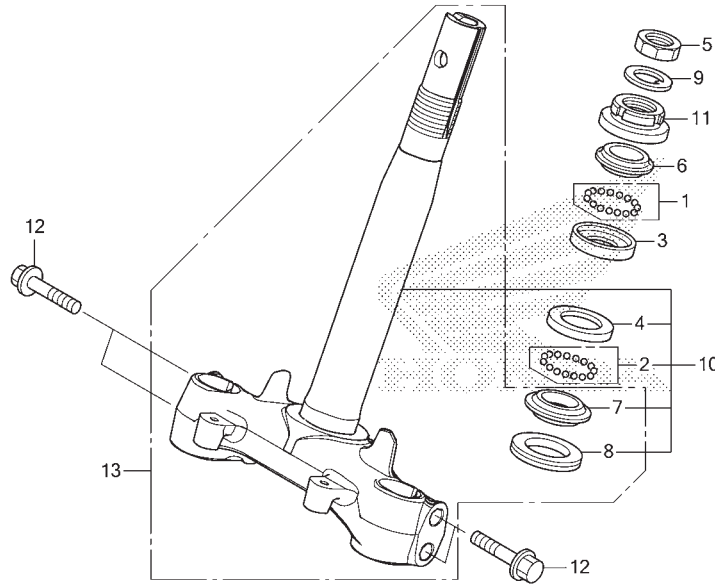

F-10

STEERING STEM

K0J8F1000

No. Ref.	L.O.N.	(Nomor ref. relatif) Deskripsi	F.R.T.
3		(1)	
4	5101A0	RACE, STEERING BALL :UPPER.....	1,9
4	5101A1	RACE, STEERING BALL :LOWER.....	2,1
4	5101C9	RACE, STEERING BALL :KEDUA-DUANYA	2,1
6	5101A9	RACE, STEERING TOP CONE.....	1,9
7		(2,8)	
7	5101B0	RACE, STEERING BOTTOM CONE.....	2,1
10	510100	STEM ATAU SHAFT ASSY., STEERING	1,9
11	5101B2	THREAD, STEERING HEAD TOP.....	1,7

3

No. Ref.	No. Part	Deskripsi	Jumlah		No. Seri	Kode Parts Catalog
			GENIO (ACJ110) CBS(CBF) 2019(L)	CBS ISS(CBT) 2019(L)		
1	06530-GBG-B20	BALL SET, STEEL, #6X23	1	1		
2	06531-GBG-B20	BALL SET, STEEL, #6X29	1	1		
3	50301-GN5-901	RACE, STEERING TOP BALL	1	1		
4	50302-GN5-900	RACE, STEERING BOTTOM BALL ..	1	1		
5	50306-GN5-900	NUT, STEERING STEM LOCK	1	1		
6	53211-GN5-900	RACE, STEERING TOP CONE	1	1		
7	53212-GN5-900	RACE, STEERING BOTTOM CONE ..	1	1		
8	53214-GN5-900	DUST SEAL, STEERING HEAD	1	1		
9	53216-GN5-830	WASHER, STEERING STEM NUT ...	1	1		
10	53219-K0J-N00	STEM SUB ASSY., STEERING	1	1		
11	53220-GN5-900	THREAD COMP., STEERING HEAD TOP	1	1		
12	95801-10045-08	BOLT, FLANGE, 10X45	4	4		
13	5320C-K0J-N00	STEM ASSY., STEERING	1	1