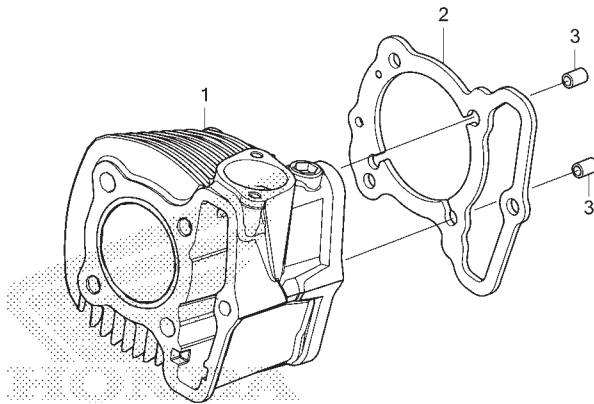

E-6

CYLINDER

FR.

K0J8E0600

No. Ref.	L.O.N.	(Nomor ref. relatif) Deskripsi	F.R.T.
1	1111A5	CYLINDER ..... .TERMASUK: Penurunan dan pemasangan mesin	3,1
2	111102	GASKET, CYLINDER ..... .TERMASUK: Penurunan dan pemasangan mesin	3,0

No. Ref.	No. Part	Deskripsi	Jumlah		No. Seri	Kode Parts Catalog
			GENIO (ACJ110) CBS(CBF) 2019(L)	CBS ISS(CBT) 2019(L)		

1	12100-K0J-N00	CYLINDER COMP.	1	1		
2	12191-K0J-N01	GASKET, CYLINDER	1	1		
3	90701-KFM-900	DOWEL PIN, SPECIAL, 8X14 ...	2	2