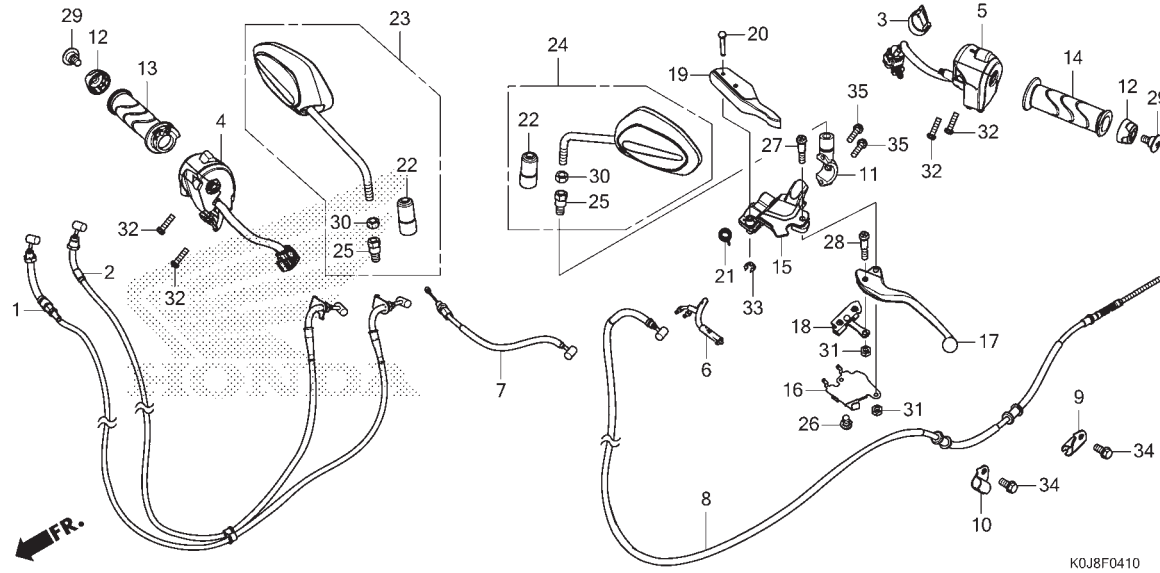

F-4-10

HANDLE LEVER/SWITCH/CABLE

No. Ref.	L.O.N.	(Nomor ref. relatif) Deskripsi	F.R.T.
1		(2)	
1	811100	CABLE, THROTTLE.....	1,6
		.CATATAN: Waktu sama untuk dua unit	
4	8101K8	HOUSING. STARTER SWITCH.....	0,7
5	8101K9	HOUSING. WINKER SWITCH.....	0,5
6	6151B3	SWITCH, REAR STOP :LEVER SIDE..	0,8
	6151B6	SWITCH, STOP :KEDUA-DUANYA.....	1,0
7	8111B9	CABLE, FRONT BRAKE CONNECTING..	0,8
8	811130	CABLE, REAR BRAKE.....	1,1
13	810150	GRIP, THROTTLE.....	0,5
14	8101C0	GRIP, HANDLE :LEFT.....	0,1
15	8101C8	BRACKET, HANDLE LEVER :LEFT....	0,7
17	8101C6	LEVER, HANDLE :LEFT.....	0,1
	8101F5	LEVER, HANDLE :KEDUA-DUANYA....	0,2
18	8101D1	EQUALIZER, BRAKE CABLE.....	0,7
19	8101D2	LEVER, REAR BRAKE LOCK.....	0,1

No. Ref.	No. Part	Deskripsi	Jumlah		No. Seri	Kode Parts Catalog
			GENIO (ACJ110) CBS(CBF) 2019(L)	CBS ISS(CBT) 2019(L)		
1	17910-K0J-N01	CABLE COMP. A, THROTTLE	1	1		
2	17920-K0J-N01	CABLE COMP. B, THROTTLE	1	1		
3	32161-404-000	BAND B1, WIRE	1	1		
4	35130-K0J-N01	SWITCH ASSY., STARTER	1	-		
	35130-K0J-N11	SWITCH ASSY., STARTER & IDLE	-	1		
5	35200-K0J-N01	SWITCH ASSY., WINKER	1	1		
6	35340-KPH-901	SWITCH ASSY., FR. STOP	1	1		
7	43440-K60-B61	CABLE COMP., FR. BRAKE CONNECTING	1	1		
8	43450-K0J-N01	CABLE COMP., RR. BRAKE	1	1		
9	43455-K0J-N00	CLAMPER A, RR. BRAKE CABLE ..	1	1		
10	43456-K0J-N00	CLAMPER B, RR. BRAKE CABLE ..	1	1		
11	45517-K81-N30	HOLDER, MIRROR	1	1		
12	53102-K66-V00	COVER, GRIP END	2	2		
13	53140-K59-A70	GRIP COMP., THROTTLE	1	1		
14	53166-KWB-600	GRIP, L. HANDLE	1	1		
15	53172-K0J-N00	BRACKET, L. BRAKE LEVER	1	1		
16	53173-K0J-N00	COVER, L. BRAKE LEVER BRACKET	1	1		
17	53178-K0J-N00	LEVER, L. STEERING HANDLE ...	1	1		
18	53184-K59-A70	EQUALIZER COMP.	1	1		
19	53185-K0J-N00	LEVER COMP., BRAKE LOCK	1	1		
20	53186-K81-N30	PIN, BRAKE LOCK LEVER	1	1		
21	53188-K81-N30	SPRING, BRAKE LOCK ARM RETURN	1	1		
22	88119-K0J-N00	CAP, LOCK NUT	2	2		
23	88210-K0J-N00	MIRROR COMP., R.	1	1		
24	88220-K0J-N00	MIRROR COMP., L.	1	1		
25	90101-KWW-640	BOLT, ADAPTER, 10MM	2	2