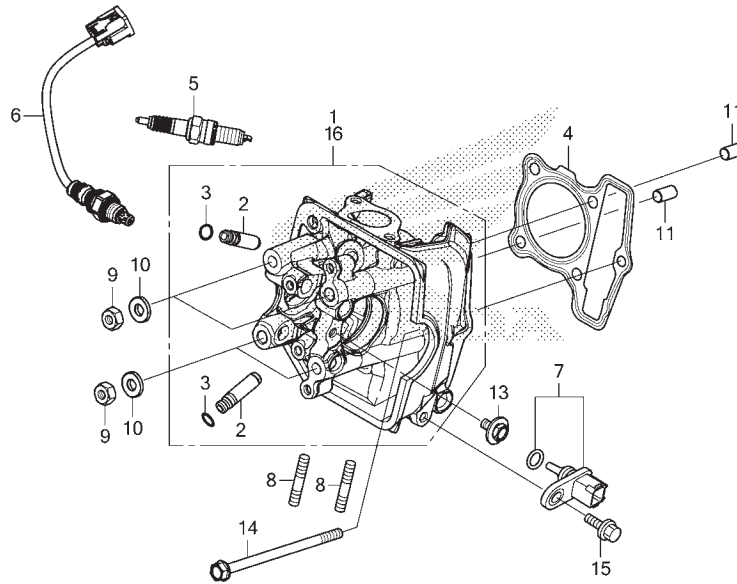

E-3

CYLINDER HEAD

FR.

KOJ8E0300

No. Ref.	L.O.N.	(Nomor ref. relatif) Deskripsi	F.R.T.
1	111106	HEAD, CYLINDER ..... .TERMASUK: Penurunan dan pemasangan mesin .TERMASUK: Penyetelan dan skir klep	3,9
2	1111L9	GUIDE, INTAKE VALVE(SATU) ..... .TERMASUK: Penurunan dan pemasangan mesin .TERMASUK: Reaming .TERMASUK: Penyetelan dan skir klep	3,6
	1111M0	GUIDE, EXHAUST VALVE(SATU) ..... .TERMASUK: Penurunan dan pemasangan mesin .TERMASUK: Reaming .TERMASUK: Penyetelan dan skir klep	3,6
	1111M9	GUIDE, VALVE :UNTUK 1 KENDARAAN . .TERMASUK: Penurunan dan pemasangan mesin .TERMASUK: Reaming .TERMASUK: Penyetelan dan skir klep	3,9
+ 4	111115	GASKET, CYLINDER HEAD	2,7

No. Ref.	No. Part	Deskripsi	Jumlah		No. Seri	Kode Parts Catalog
			GENIO (ACJ110) CBS(CBF) CBS ISS(CBT) 2019(L) 2019(L)			
1	12200-KOJ-N00	HEAD COMP., CYLINDER	1	1		
2	12204-KOJ-P00	GUIDE, VALVE(O.S.)	2	2		
3	12206-KOJ-N00	CLIP, VALVE GUIDE	2	2		
4	12251-KOJ-N01	GASKET, CYLINDER HEAD (STD./0.25/0.50)	1	1		
	12252-KOJ-N00	GASKET, CYLINDER HEAD(O.S.) (0.75/1.00)	(1)	(1)		
5	31919-K25-601	PLUG, SPARK(MR9C-9N)	1	1		
6	36532-KOJ-N01	SENSOR, OXYGEN	1	1		
7	37750-KOJ-N21	SENSOR ASSY., OIL TEMPERATURE	1	1		
8	90032-KOJ-N00	BOLT, STUD, 7X16.5	2	2		
9	90201-GCC-000	NUT, HEX., 7MM	4	4		
10	90402-KWW-740	WASHER, 7.2X16X2.5	4	4		
11	90701-KFM-900	DOWEL PIN, SPECIAL, 8X14 ...	2	2		
13	93404-06012-00	BOLT-WASHER, 6X12	1	1		
14	95701-06105-00	BOLT, FLANGE, 6X105	1	1		
15	96001-06016-00	BOLT, FLANGE, 6X16	1	1		
16	1220B-KOJ-N00	HEAD ASSY., CYLINDER (TERMASUK E-4 NO.1,7,8,9,10,11,12)	1	1		

2