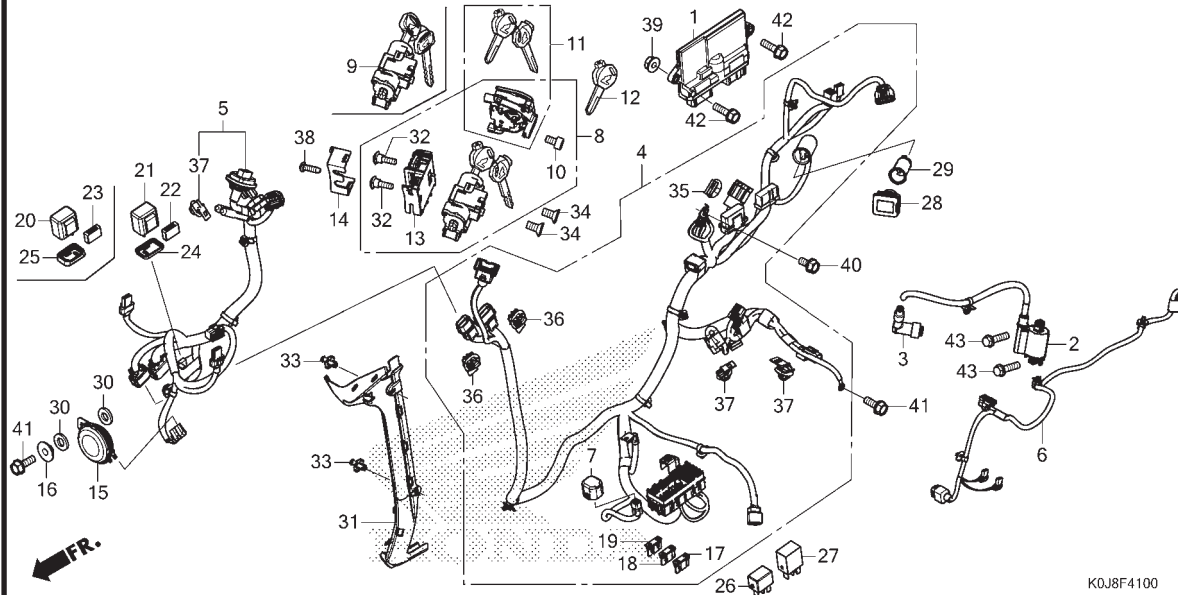

F-41

WIRE HARNESS

No. Ref.	L.O.N.	(Nomor ref. relatif) Deskripsi	F.R.T.
1	618135	ENGINE CONTROL MODULE(ECM).....	0,9
2	614105	COIL, IGNITION.....	1,3
3	6141E3	CAP, NOISE SUPPRESSOR.....	1,2
4	611100	HARNESS, WIRE.....	1,8
5	6111D7	SUB HARNESS, FRONT.....	0,9
6	611142	SUB HARNESS, ENGINE.....	0,8
8	6151A1	KEY SET.....	1,8
9	615145	SWITCH, COMBINATION & LOCK.....	1,8
11	6151A2	KEY, SHUTTER.....	1,8
.TIDAK TERMASUK: Key cutting			
13	6151E8	SWITCH, SEAT AND BOX.....	0,7
15	616169	HORN.....	0,3
21		(20)	
	6111C3	RELAY, WINKER.....	0,8
26	611155	RELAY, MAIN.....	0,2
27	6111C5	RELAY, STARTER.....	0,2
29		(28)	
	8121A0	SOCKET, ACCESSORY.....	0,8

3

No. Ref.	No. Part	Deskripsi	Jumlah		No. Seri	Kode Parts Catalog
			GENIO (ACJ110)	CBS ISS(CBT)		
			2019(L)	2019(L)		
1	30400-K0J-N01	CONTROL UNIT, ENGINE	1	-		
	30400-K0J-N11	.....	-	1		
2	30510-K0J-N01	COIL COMP., IGNITION	1	1		
3	30700-K50-T01	CAP ASSY., NOISE SUPPRESSOR				
		(TO)	1	1		
	30700-KYZ-901	CAP ASSY., NOISE SUPPRESSOR				
		(NG)	1	1		
4	32100-K0J-N00	HARNESS, WIRE	1	-		
	32100-K0J-N10	.....	-	1		
5	32103-K0J-N00	SUB HARNESS, FR.	1	-		
	32103-K0J-N10	.....	-	1		
6	32105-K0J-N00	SUB HARNESS, ENGINE	1	1		
7	32606-GEV-761	CAP, DUMMY(4P)(RED)	1	1		
8	35010-K0J-N00	KEY SET	1	1		
9	35101-K0J-N01	SWITCH COMP., COMBINATION &				
		LOCK	1	1		
10	35109-K25-911	BOLT, SOCKET, 5X8	1	1		
11	35110-K0J-N01	SHUTTER, KEY	1	1		
12	35121-K0J-N00	KEY, BLANK				
		(NOKEYTOP2REPODER)	(1)	(1)		
13	35190-K93-T01	SWITCH ASSY., SEAT OPENER ...	1	1		
14	35191-K44-V01	COVER, CABLE	1	1		
15	38110-K16-A01	HORN COMP.	1	1		
16	38112-KZL-A00	COLLAR, HORN SETTING	1	1		
17	38221-SNA-A41	FUSE, BLADE(10A)	1	1		
18	38221-SNA-A61	FUSE, BLADE(20A)	1	1		
19	38221-TZ3-A01	FUSE, BLADE(5A)	6	6