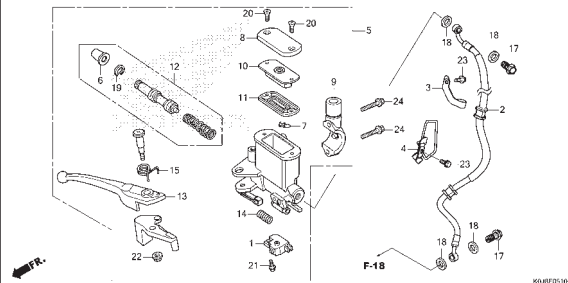

F-5-10 FRONT BRAKE MASTER CYLINDER