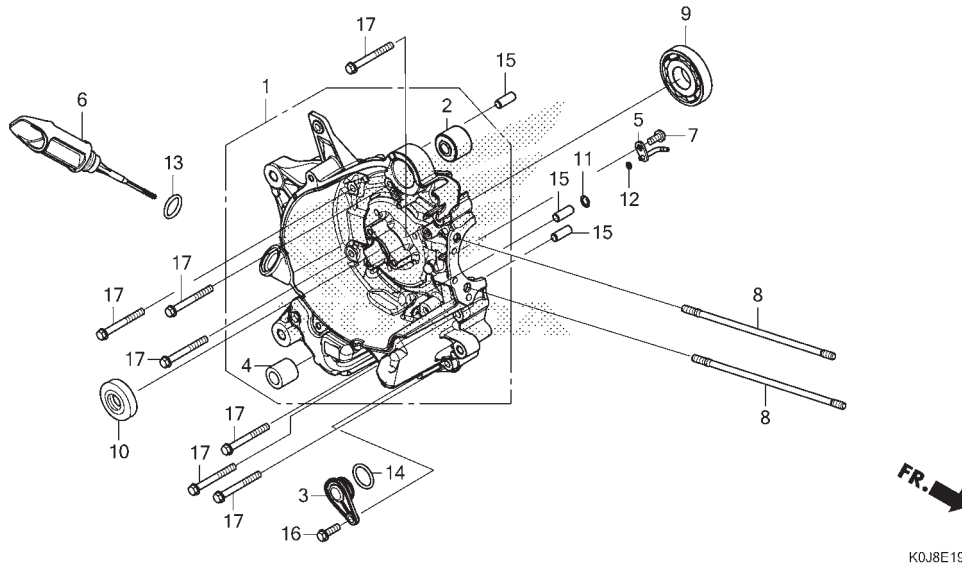

E-19-10

RIGHT CRANKCASE

No. Ref.	L.O.N.	(Nomor ref. relatif) Deskripsi	F.R.T.
1	110120	CRANKCASE :RIGHT ..... .TERMASUK: Penurunan dan pemasangan mesin	4,7
	1101A2	CRANKCASE :KEDUA-DUANYA ..... .TERMASUK: Penurunan dan pemasangan mesin	5,5
9	1101B7	BEARING, CRANKSHAFT :RIGHT ..... .TERMASUK: Penurunan dan pemasangan mesin	4,4
10	110132	OIL SEAL, CRANKSHAFT :RIGHT ..... .TERMASUK: Penurunan dan pemasangan mesin	4,3
	1101H3	OIL SEAL, CRANKSHAFT :KEDUA-DUANYA ..... .TERMASUK: Penurunan dan pemasangan mesin	4,4

No. Ref.	No. Part	Deskripsi	Jumlah		No. Seri	Kode Parts Catalog
			GENIO (ACJ110) CBS(CBF) 2019(L)	CBS ISS(CBT) 2019(L)		
1	11100-KOJ-N00	CRANKCASE COMP., R.	1	1		
2	11103-KOJ-N00	BUSH, ENGINE HANGER RUBBER .	1	1		
	11103-KOJ-N21	.....	1	1		
3	11105-KOJ-N00	CAP, R. CRANKCASE	1	1		
4	11205-GBC-300	BUSH, MAIN STAND	1	1		
5	15201-KOJ-N00	JET COMP., PISTON	1	1		
6	15651-KOJ-N00	GAUGE, OIL LEVEL	1	1		
7	90003-KOJ-N00	BOLT, SPECIAL, 6X12	1	1		
8	90031-KOJ-N00	BOLT, CYLINDER STUD(7X199.5)	2	2		
9	91001-KOJ-N01	BEARING, RADIAL BALL, ...				
		22X56X11.5(FK)	1	1		
	91001-KOJ-N02	BEARING, RADIAL BALL, ...				
		22X56X11.5(SK)	1	1		
10	91201-K44-V01	OIL SEAL, 20.8X30.5X6	1	1		
11	91303-001-010	O-RING, 8MM	1	1		
12	91305-KOJ-N00	O-RING, 3.8X1.4	1	1		
13	91307-035-000	O-RING, 18X3	1	1		
14	91308-KOJ-N00	O-RING, 18.8X2.4	1	1		
15	94301-08200	DOWEL PIN, 8X20	3	3		
16	96001-06018-00	BOLT, FLANGE, 6X18	1	1		
17	96001-06050-00	BOLT, FLANGE, 6X50	8	8