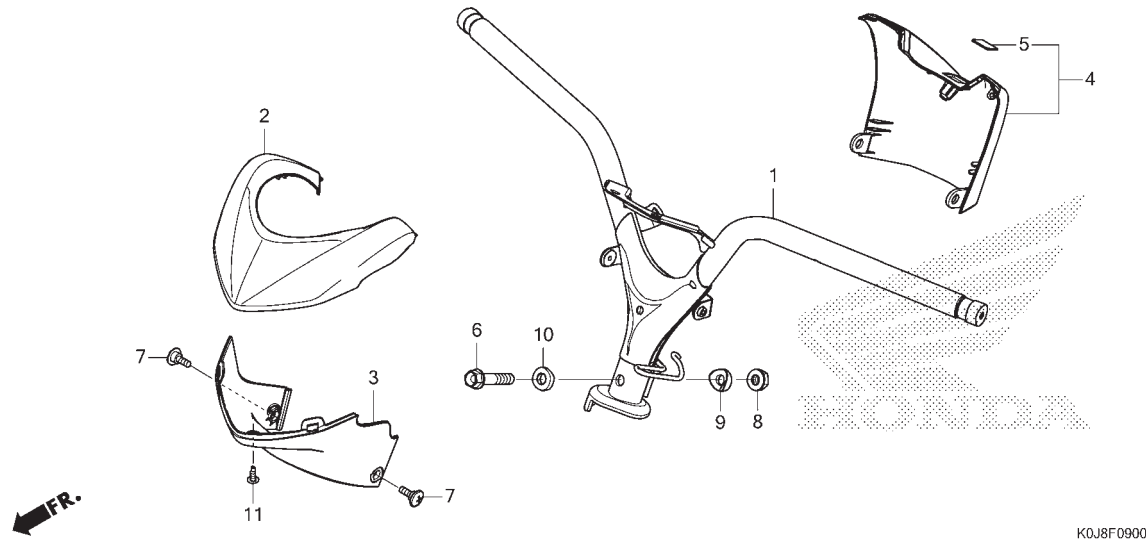

F-9

HANDLE PIPE/HANDLE COVER

K0J8F0900

No. Ref.	No. Part	Deskripsi	Jumlah		No. Seri	Kode Parts Catalog
			GENIO (ACJ110) CBS(CBF) 2019(L)	CBS ISS(CBT) 2019(L)		
4)	53250-K0J-N00ZD	COVER SET, SPEEDOMETER RR. (WITH STRIPE)	1	-		
		NH1 ..... BLACK				
	53250-K0J-N00ZC	*NH436M* MAT GUNPOWDER BLACK METALLIC	-	1	-----	2IN
	53250-K0J-N00ZA	*YR363M*MOHAWK BROWN METALLIC	-	1	-----	IN
5	86150-KPG-901	EMBLEM, PRODUCT (MR)	1	1		
	86150-KPG-902	EMBLEM, PRODUCT (UE)	1	1		
	86150-KTJ-C60	EMBLEM, PRODUCT (SH)	1	1		
6	90102-KZL-930	BOLT, FLANGE, 10X48	1	1		
7	90104-KPH-C00	SCREW, SPECIAL, 5MM	2	2		
8	90304-KGH-901	NUT, U, 10MM	1	1		
9	90501-KPH-880	COLLAR A, HANDLE SETTING	1	1		
10	90505-KPH-880	COLLAR B, HANDLE SETTING	1	1		
11	93903-34380	SCREW, TAPPING, 4X12	1	1