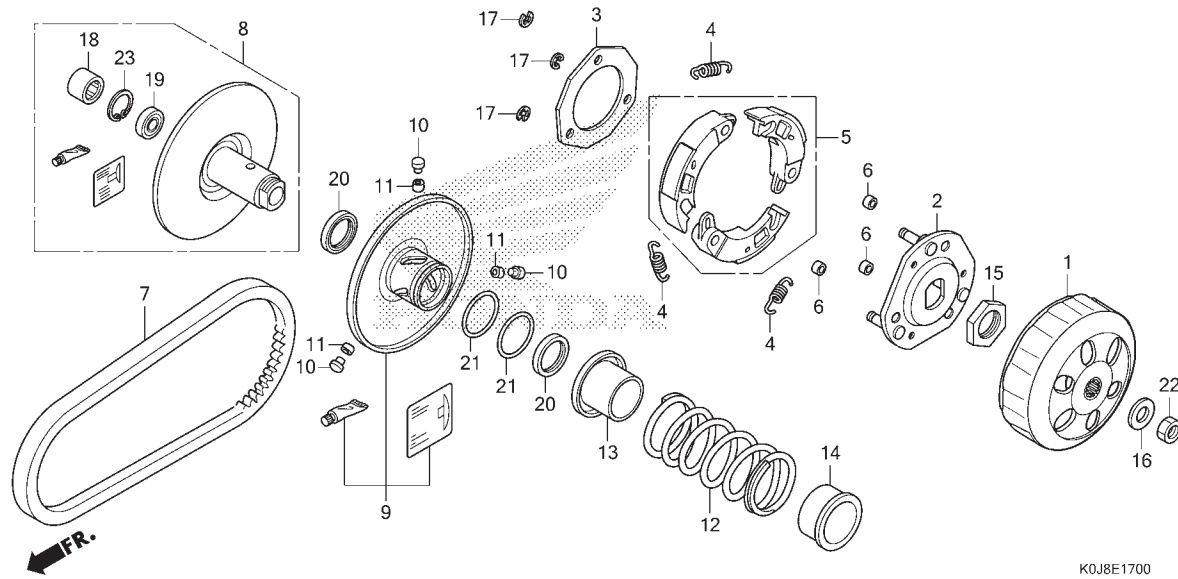

E-17

DRIVEN FACE

No. Ref.	L.O.N.	(Nomor ref. relatif) Deskripsi	F.R.T.
1	2121A0	OUTER, CLUTCH	0,3
5		(2,4)	
5	2121A6	WEIGHT SET, CLUTCH	0,6
7	2111B2	BELT, DRIVE	0,4
8		(10,11,13)	
8	2111A2	FACE, DRIVEN	0,5
9		(20,21)	
9	2111A3	FACE, MOVABLE DRIVEN	0,5
12		(14)	
12	2111A7	SPRING, DRIVEN FACE	0,5
18		(19)	
18	2111A8	BEARING, DRIVEN FACE	0,6
	2111A8A	.Ganti 1 bearing tambahkan	0,1

No. Ref.	No. Part	Deskripsi	Jumlah		No. Seri	Kode Parts Catalog
			GENIO (ACJ110) CBS(CBF) CBS ISS(CBT) 2019(L) 2019(L)			
1	22100-K0J-N01	OUTER COMP., CLUTCH	1	1		
2	22350-K0J-N01	PLATE COMP., DRIVE	1	1		
3	22361-K44-V81	PLATE, CLUTCH SIDE	1	1		
4	22401-KVY-900	SPRING, CLUTCH	3	3		
5	22535-K81-N00	WEIGHT SET, CLUTCH	1	1		
6	22804-148-000	RUBBER, CLUTCH DAMPER	3	3		
7	23100-K0J-N01	BELT, DRIVE	1	1		
8	23205-K0J-N00	FACE SET, DRIVEN	1	1		
9	23224-K0J-N00	FACE SET, MOVABLE DRIVEN ...	1	1		
10	23225-KSY-900	PIN, ROLLER GUIDE	3	3		
11	23226-KVB-900	ROLLER, GUIDE	3	3		
12	23233-K0J-N01	SPRING, DRIVEN FACE	1	1		
13	23237-GY6-940	COLLAR, SEAL	1	1		
14	23238-KVB-900	COLLAR, SPRING	1	1		
15	90202-KN7-670	NUT, SPECIAL, 28MM	1	1		
16	90441-GY6-940	WASHER, 12.2X29X2.5	1	1		
17	90454-GB2-000	CIRCLIP, 6MM	3	3		
18	91001-KCW-003	BEARING, NEEDLE, 20X29X18(NT)	1	1		
	91109-GGC-G01	BEARING, NEEDLE, 20X29X18	1	1		
	91109-KVY-902	BEARING, NEEDLE, 20X29X18(SC)	1	1		
19	91002-GA7-701	BEARING, RADIAL BALL, 6902U (NT)	1	1		
	91002-GA7-702	BEARING, RADIAL BALL, 6902U (FK)	1	1