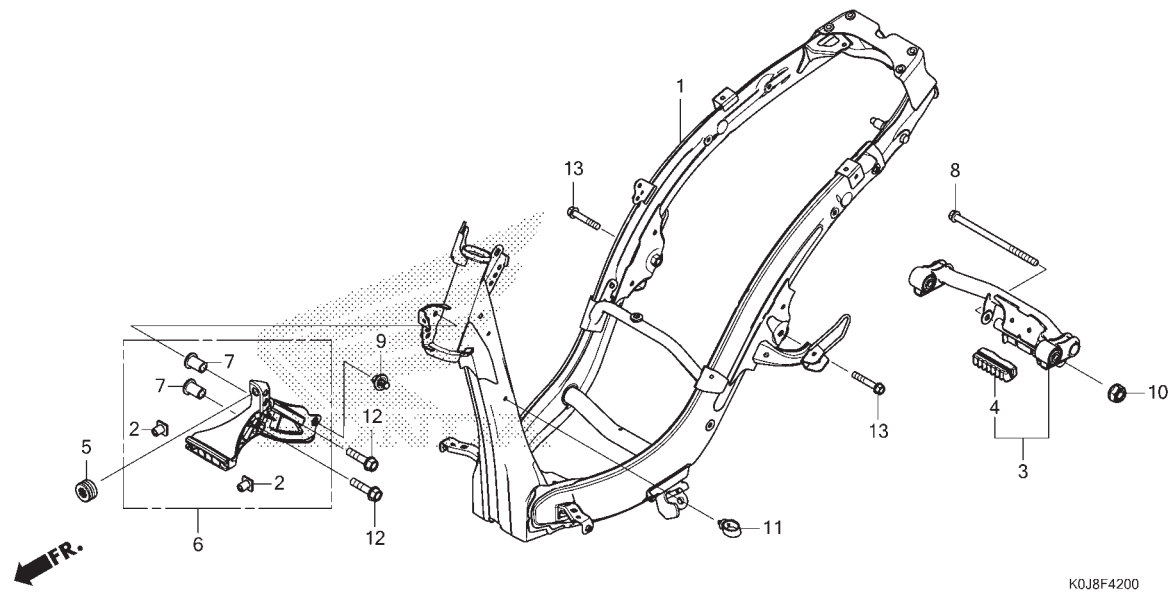

F-42

FRAME BODY

No. Ref.	L.O.N.	(Nomor ref. relatif) Deskripsi	F.R.T.
1	410100	BODY, FRAME.....	5,6
3	4101B5	LINK, ENGINE HANGER.....	2,4
6	411105	STAY, FRONT COVER.....	0,7

3

No. Ref.	No. Part	Deskripsi	Jumlah		No. Seri	Kode Parts Catalog
			GENIO (ACJ110) CBS(CBF) 2019(L)	CBS ISS(CBT) 2019(L)		
1	50100-K0J-N00	BODY COMP., FRAME	1	1		
2	50315-K97-T00	NUT, FR. COVER STAY	2	2		
3	50350-K0J-N00	LINK ASSY., ENGINE HANGER ...	1	1		
4	50352-K0J-N00	RUBBER, LINK STOPPER	1	1		
5	61304-415-000	RUBBER, HEADLIGHT CASE MOUNTING	1	1		
6	64223-K0J-N00	STAY COMP., FR. COVER	1	1		
7	64224-K0J-N00	COLLAR, 8MM	2	2		
8	90105-K0J-N00	BOLT, FLANGE, 10X190	1	1		
9	90116-K0A-E11	RIVET, PUSH, 6MM	1	1		
10	90304-KGH-901	NUT, U, 10MM	1	1		
11	90651-K0J-N01	CLAMP A, CABLE	1	1		
12	95801-08032-00	BOLT, FLANGE, 8X32	2	2		
13	95801-10055-00	BOLT, FLANGE, 10X55	2	2