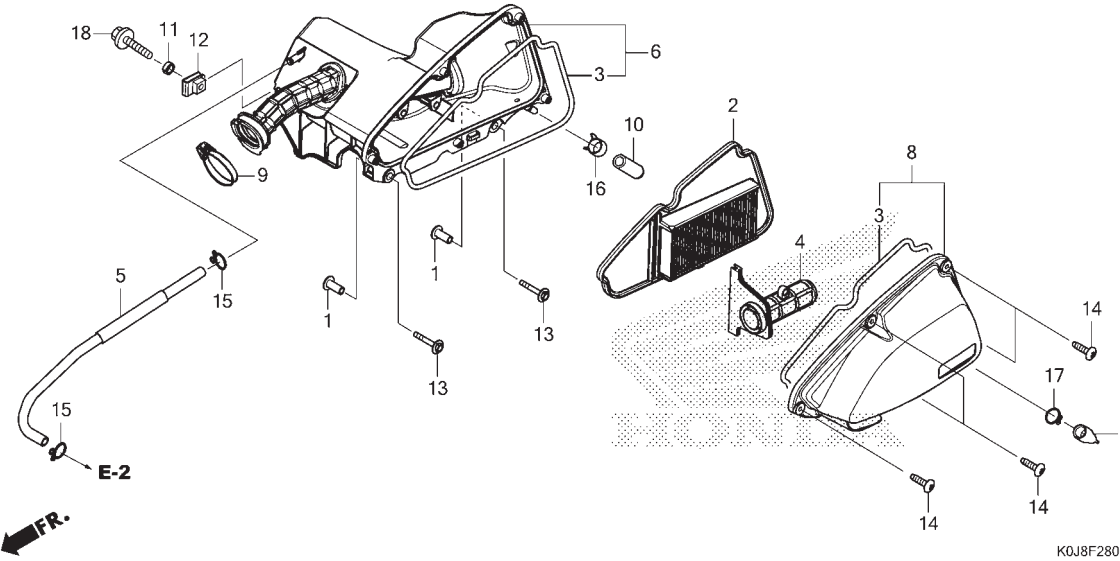

F-28

AIR CLEANER

No. Ref.	L.O.N.	(Nomor ref. relatif) Deskripsi	F.R.T.
2		(3)	
6	312105	ELEMENT, AIR CLEANER.....	0,1
8	3121A5	CASE, AIR CLEANER.....	0,9
		(4)	
	312102	COVER, AIR CLEANER CASE.....	0,1

3

No. Ref.	No. Part	Deskripsi	Jumlah		No. Seri	Kode Parts Catalog
			GENIO (ACJ110) CBS(CBF) 2019(L)	CBS ISS(CBT) 2019(L)		
1	17208-GFM-970	COLLAR, AIR CLEANER SETTING .	2	2		
2	17210-K0J-N00	ELEMENT COMP., AIR CLEANER ..	1	1		
3	17212-K0J-N00	SEAL, AIR CLEANER COVER	2	2		
4	17215-K0J-N00	DUCT, AIR CLEANER	1	1		
5	17218-K0J-N00	TUBE, BREATHER	1	1		
6	17225-K0J-N00	CASE SUB ASSY., AIR CLEANER .	1	1		
7	17236-KVB-900	PLUG, AIR CLEANER DRAIN	1	1		
8	17245-K0J-N00	COVER SUB ASSY., AIR CLEANER	1	1		
9	17256-K0J-N00	BAND, AIR CLEANER CONNECTING TUBE(48)	1	1		
10	17261-K0J-N00	TUBE, DRAIN	1	1		
11	80108-K45-N40	COLLAR, RR. FENDER	1	1		
12	90311-MT3-000	NUT, CLIP, 6MM	1	1		
13	93404-06040-08	BOLT-WASHER, 6X40	2	2		
14	93903-25480	SCREW, TAPPING, 5X20	5	5		
15	95002-02130	CLIP, TUBE(B12.5)	2	2		
16	95002-41200-08	CLAMP, TUBE(D12)	1	1		
17	95002-80000	CLIP, TUBE(C12)	1	1		
18	96001-06020-00	BOLT, FLANGE, 6X20	1	1