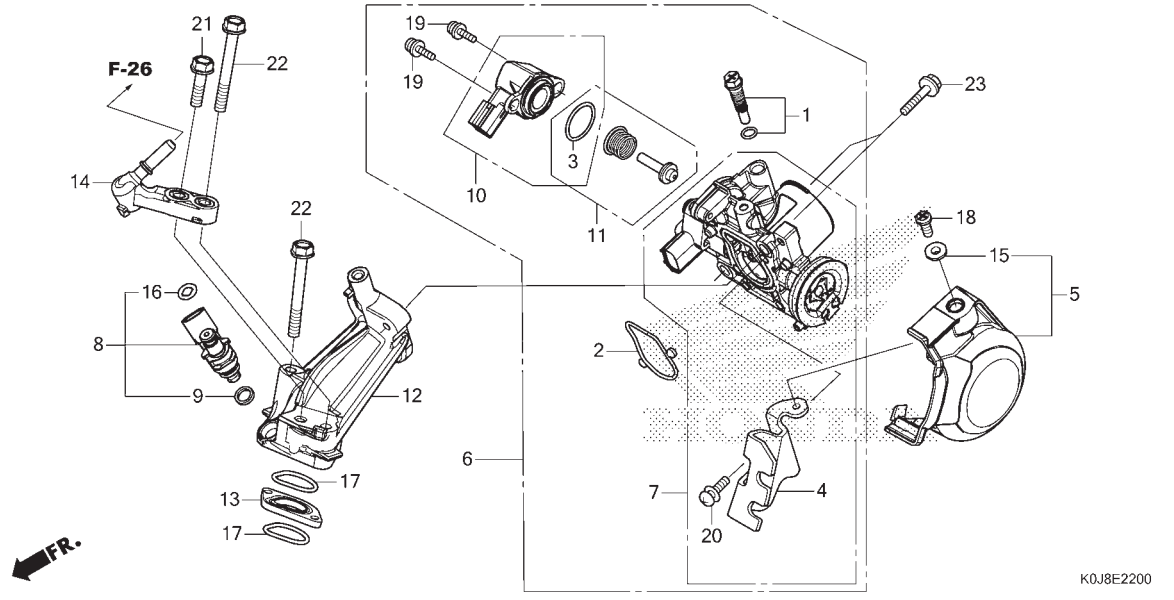

E-22

THROTTLE BODY

No. Ref.	L.O.N.	(Nomor ref. relatif) Deskripsi	F.R.T.
6		(2)	
7	311132	BODY ASSY., THROTTLE	1,1
8	311130	BODY, THROTTLE	1,2
		(9,14,16)	
10	311145	INJECTOR, FUEL	0,9
		(3,11)	
12	311125	VALVE, STARTER	1,3
		(13,17)	
	111107	MANIFOLD, INTAKE	1,0

No. Ref.	No. Part	Deskripsi	Jumlah		No. Seri	Kode Parts Catalog
			GENIO (ACJ110)			
			CBS(CBF) CBS ISS(CBT)			
			2019(L) 2019(L)			
1	16016-KOJ-N01	SCREW SET	1	1		
2	16075-KOJ-N01	O-RING, THROTTLE BODY	1	1		
3	16077-KVB-S51	O-RING, 1.9X20.4	1	1		
4	16169-KOJ-N01	STAY, WIRE	1	1		
5	16305-KOJ-N00	COVER COMP., THROTTLE BODY .	1	1		
6	16400-KOJ-N01	THROTTLE BODY ASSY.(GQRJC A)	1	1		
7	16410-KOJ-N01	BODY SET	1	1		
8	16450-KOJ-N01	INJECTOR ASSY., FUEL	1	1		
9	16472-KPC-D50	RING, SEAL	1	1		
10	16480-KOJ-N01	SOLENOID	1	1		
11	16485-GGZ-J01	SEAT SET	1	1		
12	17111-KOJ-N00	PIPE, IN.	1	1		
13	17119-KOJ-N00	INSULATOR, IN. PIPE	1	1		
14	17560-KOJ-N00	JOINT COMP., INJECTOR	1	1		
15	61106-GGN-J00	COLLAR, THROTTLE BODY COVER .	1	1		
16	91301-GGL-J01	O-RING, 6.3X2.2	1	1		
17	91301-KRJ-901	O-RING, 29X2	2	2		
18	93500-05012-0A	SCREW, PAN, 5X12	1	1		
19	93891-04010-18	SCREW-WASHER, 4X10	2	2		
20	93892-05012-18	SCREW-WASHER, 5X12	1	1		
21	95701-06022-00	BOLT, FLANGE, 6X22	1	1		
22	95701-06050-00	BOLT, FLANGE, 6X50	2	2		
23	96001-06020-00	BOLT, FLANGE, 6X20	2	2