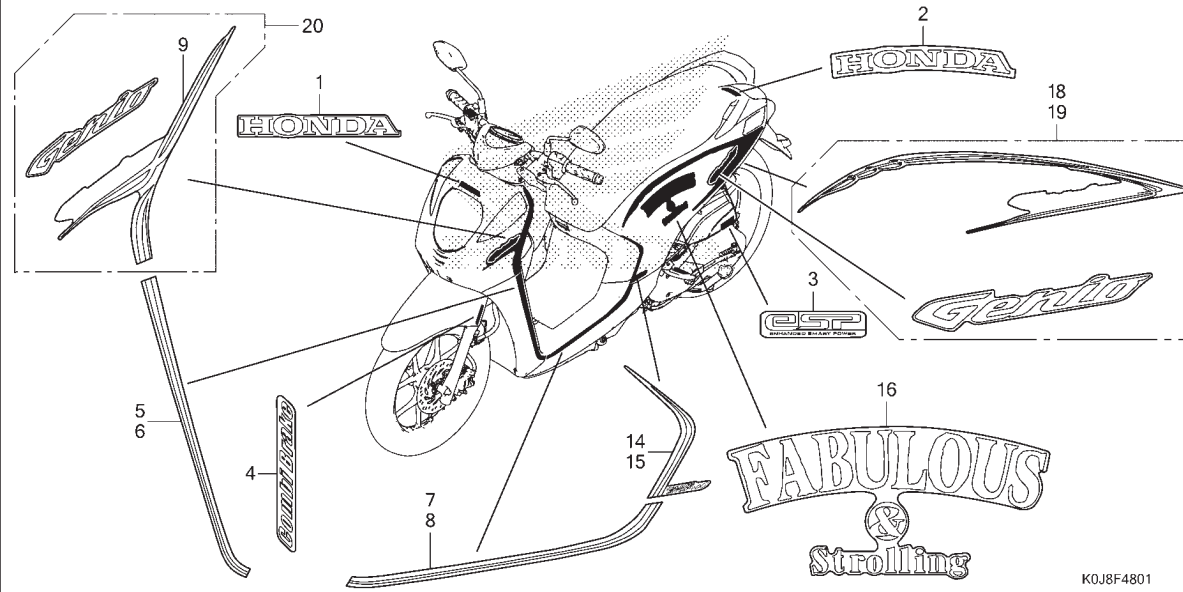

F-48-1

MARK(2IN)

K0J8F4801

No. Ref.	No. Part	Deskripsi	Jumlah		No. Seri	Kode Parts Catalog
			GENIO (ACJ110)	CBS(CBF) CBS ISS(CBT)		

15	86834-K0J-N20ZA	STRIPE B, L. BODY COVER *NH436M* MAT GUNPOWDER BLACK METALLIC	-	1	-----	2IN
16	86835-K0J-N20ZA	MARK, BODY COVER *NH436M* MAT GUNPOWDER BLACK METALLIC	-	2	-----	2IN
18	8683D-K0J-N20ZA	STRIPE A, L. BODY COVER ASSY. *NH436M* MAT GUNPOWDER BLACK METALLIC	-	1	-----	2IN
19	8683A-K0J-N20ZA	STRIPE A, R. BODY COVER ASSY. *NH436M* MAT GUNPOWDER BLACK METALLIC	-	1	-----	2IN
20	8664C-K0J-N20ZA	STRIPE, L. FR. TOP SET *NH436M* MAT GUNPOWDER BLACK METALLIC	-	1	-----	2IN