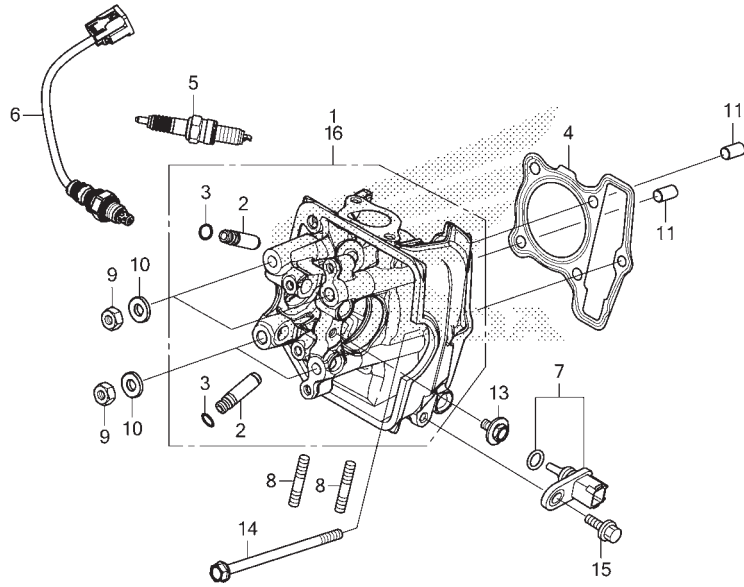

E-3

CYLINDER HEAD

No. Ref.	L.O.N.	(Nomor ref. relatif) Deskripsi	F.R.T.
+ 4		.TERMASUK: Penurunan dan pemasangan mesin	
5	614130	PLUG, SPARK	0,2
6	617121	SENSOR, OXYGEN	0,8
7	617151	SENSOR, OIL TEMPERATURE	0,3

K0J8E0300

2