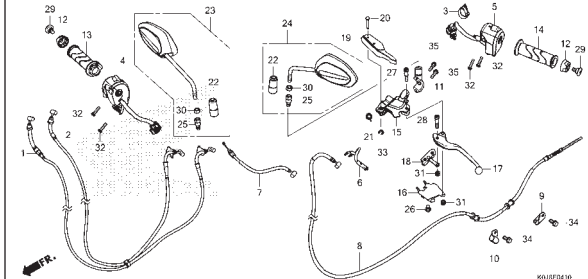

F-4-10 HANDLE LEVER/SWITCH/CABLE