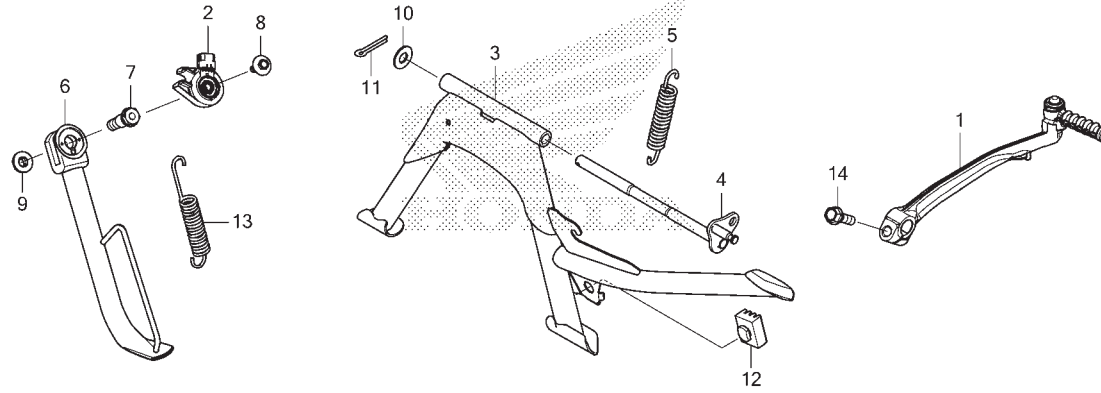

F-35

STAND/KICK PEDAL

FR.

K0J8F3500

No. Ref.	L.O.N.	(Nomor ref. relatif) Deskripsi	F.R.T.
1	112107	ARM, KICK STARTER.....	0,1
2	615195	SWITCH, SIDE STAND.....	0,2
3		(4)	
	410175	STAND, MAIN.....	0,3
5	410176	SPRING, MAIN STAND.....	0,2
6	410180	BAR, SIDE STAND.....	0,2
13	410182	SPRING, SIDE STAND.....	0,1

3

No. Ref.	No. Part	Deskripsi	Jumlah		No. Seri	Kode Parts Catalog
			GENIO (ACJ110) CBS(CBF) 2019(L)	CBS ISS(CBT) 2019(L)		
1	28300-K0J-N00	ARM ASSY., KICK STARTER	1	1		
2	35700-K0J-N01	SWITCH ASSY., SIDE STAND	1	1		
3	50500-K0J-N00	STAND COMP., MAIN	1	1		
4	50503-K0J-N00	SHAFT, MAIN STAND	1	1		
5	50520-KVB-900	SPRING, MAIN STAND	1	1		
6	50530-K0J-N00	BAR COMP., SIDE STAND	1	1		
7	90108-MK6-670	BOLT, SIDE STAND PIVOT	1	1		
8	90147-KVB-900	BOLT, SPECIAL, 6X16	1	1		
9	90203-KVB-900	NUT, SIDE STAND	1	1		
10	94101-10800	WASHER, PLAIN, 10MM	1	1		
11	94201-30200	PIN, SPLIT, 3.0X20	1	1		
12	95011-61000	RUBBER A, STAND STOPPER	1	1		
13	95014-72102	SPRING A, SIDE STAND	1	1		
14	95701-08025-07	BOLT, FLANGE, 8X25	1	1