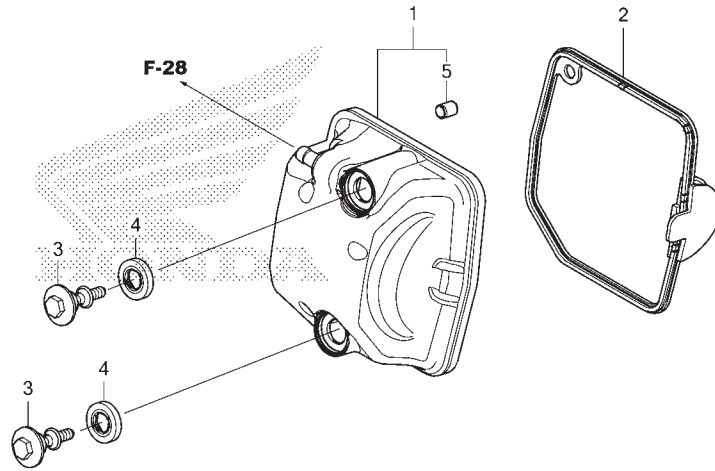

E-2

CYLINDER HEAD COVER

K0J8E0200

No. Ref.	L.O.N.	(Nomor ref. relatif) Deskripsi	F.R.T.
1	1111C4	COVER, CYLINDER HEAD	0,2
2	1111D2	GASKET, CYLINDER HEAD COVER	0,2

No. Ref.	No. Part	Deskripsi	Jumlah		No. Seri	Kode Parts Catalog
			GENIO (ACJ110) CBS(CBF) 2019(L)	CBS ISS(CBT) 2019(L)		
1	12310-K0J-N00	COVER COMP., HEAD	1	1		
2	12391-K0J-N01	GASKET COMP., CYLINDER HEAD COVER	1	1		
3	90017-GCC-000	BOLT, HEAD COVER	2	2		
4	90543-MV9-670	RUBBER, MOUNTING	2	2		
5	94301-08100	DOWEL PIN, 8X10	1	1