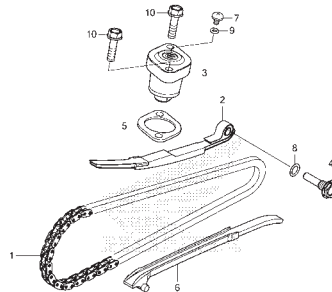

E-5 CAM CHAIN/TENSIONER