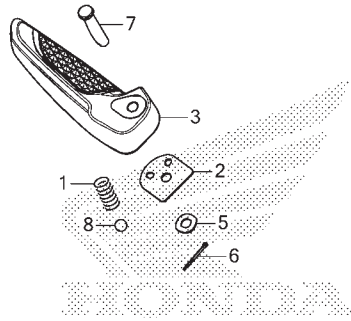

F-14-10

PILLION STEP

←FR.

K0J8F1410

No. Ref.	L.O.N.	(Nomor ref. relatif) Deskripsi	F.R.T.
3	4101C8	BAR, PILLION STEP :RIGHT.....	0,1
4	4101C7	BAR, PILLION STEP :LEFT.....	0,1
	4101P4	BAR, PILLION STEP :KEDUA-DUANYA	0,2

No. Ref.	No. Part	Deskripsi	Jumlah		No. Seri	Kode Parts Catalog
			GENIO (ACJ110) CBS(CBF) 2019(L)	CBS ISS(CBT) 2019(L)		
1	28333-300-000	SPRING, KICK STARTER STOPPER	2	2		
2	50718-K59-A70	PLATE, PILLION STEP CLICK ...	2	2		
3	50720-K0J-N00	ARM, R. PILLION STEP	1	1		
4	50730-K0J-N00	ARM, L. PILLION STEP	1	1		
5	94101-06000	WASHER, PLAIN, 6MM	2	2		
6	94201-16150	PIN, SPLIT, 1.6X15	2	2		
7	95015-81000	PIN A, PILLION STEP	2	2		
8	96211-08000	BALL, STEEL, #8(1/4)	2	2