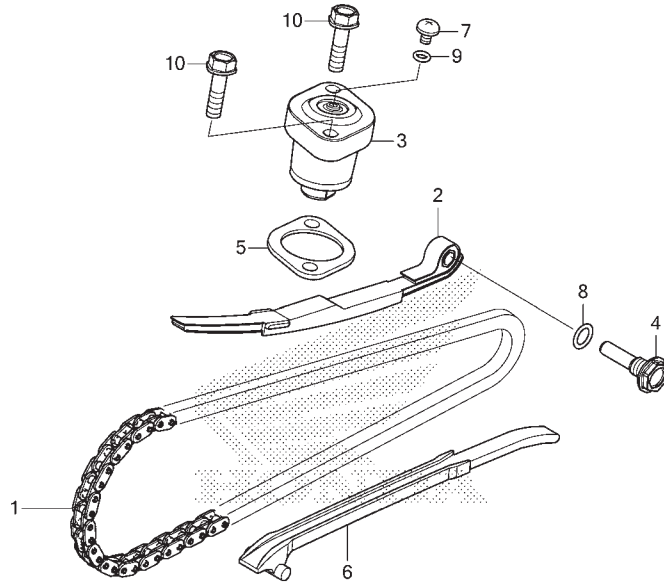

E-5

CAM CHAIN/TENSIONER

No. Ref.	L.O.N.	(Nomor ref. relatif) Deskripsi	F.R.T.
1	110140	CHAIN, CAM ..... .TERMASUK: Penurunan dan pemasangan mesin	3,2
2	111130	TENSIONER, CAM CHAIN ..... .TERMASUK: Penurunan dan pemasangan mesin	3,2
3	111133	LIFTER, TENSIONER	1,2
6	111139	GUIDE, CAM CHAIN ..... .TERMASUK: Penurunan dan pemasangan mesin	2,7

No. Ref.	No. Part	Deskripsi	Jumlah		No. Seri	Kode Parts Catalog
			GENIO (ACJ110) CBS(CBF) 2019(L)	CBS ISS(CBT) 2019(L)		
1	14401-K44-V81	CHAIN, CAM(90L)	1	1		
2	14510-K0J-N00	TENSIONER, CAM CHAIN	1	1		
3	14520-K25-901	LIFTER ASSY., TENSIONER	1	1		
4	14531-K0J-N00	PIVOT, CAM CHAIN TENSIONER .	1	1		
5	14560-K97-T01	GASKET, TENSIONER LIFTER ...	1	1		
6	14611-K0J-N00	GUIDE, CAM CHAIN	1	1		
7	90005-KY7-000	SCREW, PAN, 6X6	1	1		
8	91301-K0J-N00	O-RING, 6.8X2.0	1	1		
9	91306-MG3-000	O-RING, 1.5X9.5	1	1		
10	95701-06022-00	BOLT, FLANGE, 6X22	2	2