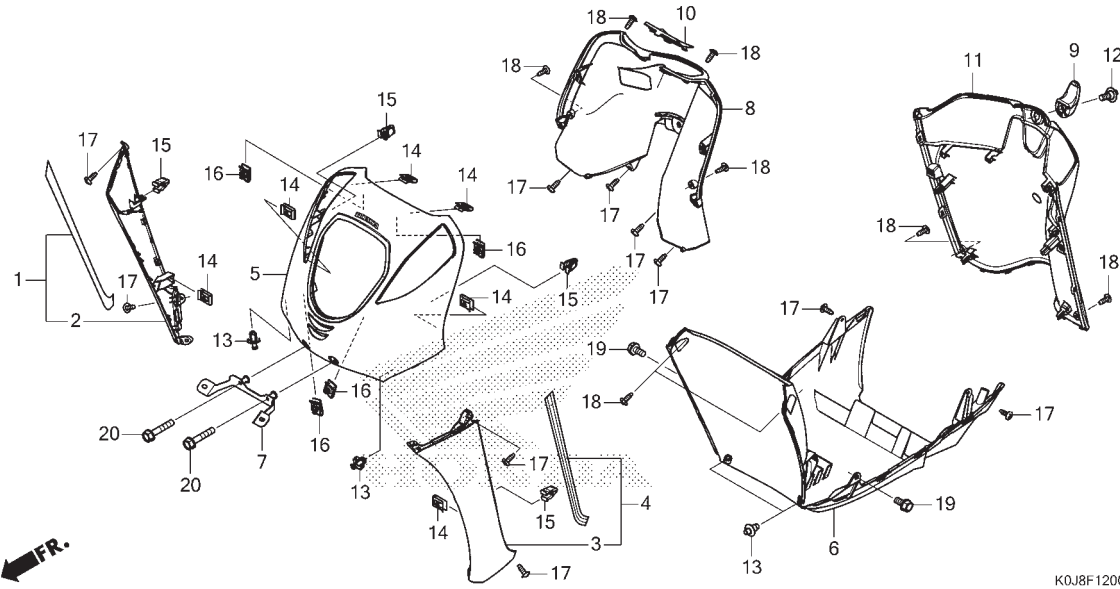

F-12

FRONT COVER/INNER COVER

No. Ref.	L.O.N.	(Nomor ref. relatif) Deskripsi	F.R.T.
1		(2)	
	4111U8	COVER, FRONT :RIGHT.....	0,3
4		(3)	
	4111U7	COVER, FRONT :LEFT.....	0,3
	4111U9	COVER, FRONT :KEDUA-DUANYA.....	0,5
5	3101B6	COVER, FRONT TOP.....	0,4
6	4131B4	COVER, UNDER.....	0,6
8	4111H5	PANEL, INNER :UPPER.....	0,7
11	4111H6	PANEL, INNER :LOWER.....	0,7
	4111E6	PANEL, INNER :KEDUA-DUANYA.....	0,7

No. Ref.	No. Part	Deskripsi	Jumlah		No. Seri	Kode Parts Catalog
			GENIO (ACJ110) CBS(CBF) CBS ISS(CBT) 2019(L) 2019(L)			
1	64201-KOJ-N00ZA	COVER, R. FR.(NO STRIPE)	-	1	-----	IN
		*YR363M*MOHAWK BROWN METALLIC	-	1	-----	IN
	64201-KOJ-N00ZB	*R383* ..... VALIANT RED	-	1	-----	IN
	64201-KOJ-N00ZC	*NH436M*	-	1	-----	2IN
		MAT GUNPOWDER BLACK METALLIC	-	1	-----	IN
	64201-KOJ-N00ZD	*NH196* ..... ROSS WHITE	-	1	-----	IN
	64201-KOJ-N00ZE	*NH1* ..... BLACK	-	1	-----	IN
	64201-KOJ-N00ZF	*NHC21M*	-	1	-----	IN
		HURRICANE SILVER METALLIC	-	1	-----	IN
	64201-KOJ-N00ZG	*NHC20M*	-	1	-----	IN
		PLATINUM BLACK METALLIC	-	1	-----	IN
	64201-KOJ-N00ZH	*B234M* ARCADE BLUE METALLIC	-	1	-----	IN
	64200-KOJ-N20ZA	COVER SET, R. FR.(WITH STRIPE)	-	1	-----	IN
		NH436M	-	1	-----	2IN
		MAT GUNPOWDER BLACK METALLIC	-	1	-----	IN
	64200-KOJ-N10ZB	*NH1* ..... BLACK(BROWN)	-	1	-----	IN
	64200-KOJ-N10ZC	*NHC22* ..... VINTAGE WHITE	-	1	-----	IN
	64200-KOJ-N10ZD	*NH196* ..... ROSS WHITE(BLUE)	-	1	-----	IN
	64200-KOJ-N10ZE	*NH196* ..... ROSS WHITE(RED)	-	1	-----	IN
	64200-KOJ-N10ZF	*NH1* ..... BLACK(RED)	-	1	-----	IN
2	64201-KOJ-N00ZB	COVER, R. FR.	1	-	-----	
		R383 ..... VALIANT RED	1	-	-----	
	64201-KOJ-N00ZD	*NH196* ..... ROSS WHITE	1	-	-----	
	64201-KOJ-N00ZE	*NH1* ..... BLACK	1	-	-----	
	64201-KOJ-N00ZF	*NHC21M*	1	-	-----	
		HURRICANE SILVER METALLIC	1	-	-----	
	64201-KOJ-N00ZG	*NHC20M*	1	-	-----	
		PLATINUM BLACK METALLIC	1	-	-----	
3	64202-KOJ-N00ZB	COVER, L. FR.	1	-	-----	
		R383 ..... VALIANT RED	1	-	-----	

3